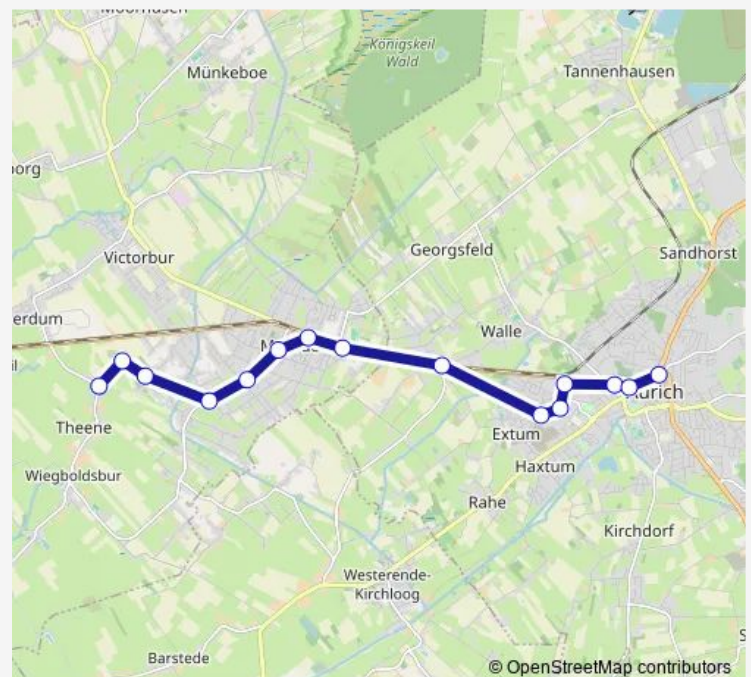

Bus 433

[Go to website](#)

Direction

Theene, Siebels, Mast 1 — Aurich, Zob

15 stops

[Open route schedule](#)

Theene, Siebels, Mast 1

Theene, Alt-Ekels, Mast 1

Neu-Ekels, Siebelshörnerstr., Mast 1

Südvictorbur, Süderstraße, Mast 1

Moordorf, K127 / Ringstraße, Mast 1

Moordorf, Ritzweg, Mast 1

Moordorf, B72/Ringstraße

Moordorf, B72/Extumer Trift

Walle, B72/Heuweg

FöS Aurich Extum

Aurich IGS/Bbs

Dreekamp Aurich

B72/Wallster Weg Aurich

Gymnasium Aurich

Aurich, Zob

Route schedule

Theene, Siebels, Mast 1 — Aurich, Zob

Monday 07:00

Tuesday 07:00

Wednesday 07:00

Thursday 07:00

Friday 07:00

Saturday —

Sunday —

Route info

Direction: Theene, Siebels, Mast 1

Stops: 15

Trip Duration: 0 hour 30 min

■ 433