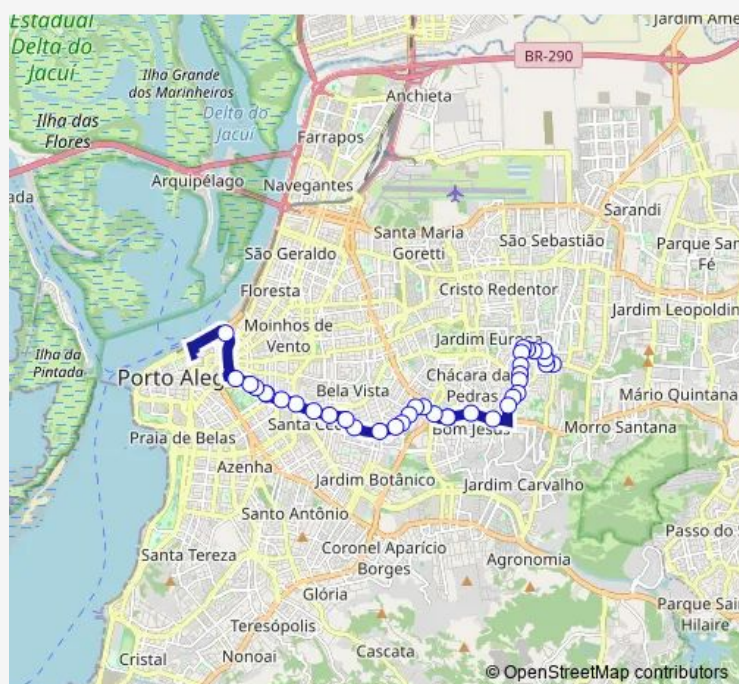

### Route schedule

JD ITU Sabara Alberto Pasqualini — Edgar Koetz

Monday 00:25-23:45

Tuesday 00:25-23:45

Wednesday 00:25-23:45

Thursday 00:25-23:45

Friday 00:25-23:45

Saturday 00:10-23:25

### Route info

Direction: JD ITU Sabara Alberto Pasqualini

Stops: 37

Trip Duration: 0 hour 31 min

433 — Vila Jardim

PROTASIO ALVES

Protasio Alves

Protasio Alves

## Route info

Direction: Julio DE Castilhos

Stops: 33

Trip Duration: 0 hour 35 min

Saturnino DE Brito

Saturnino DE Brito

Saturnino DE Brito

DOM Luiz Guanella