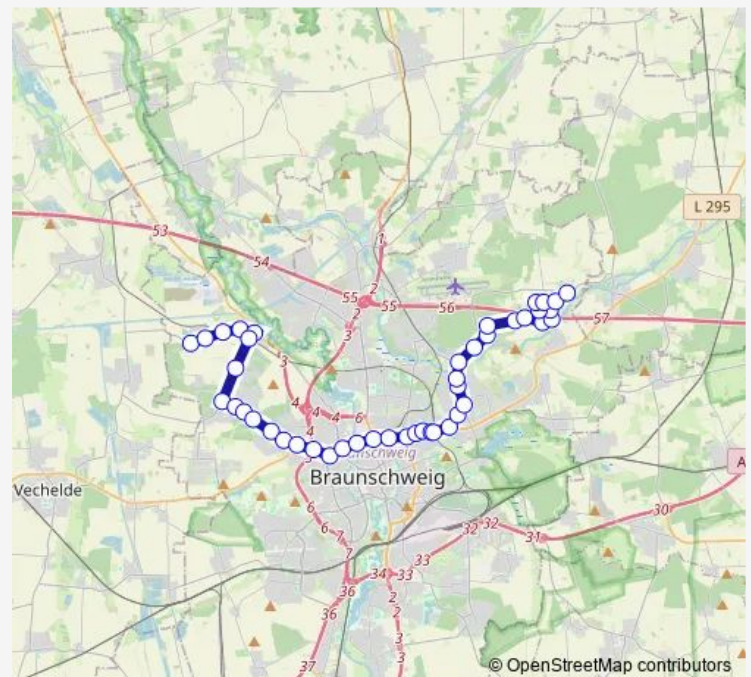

### Direction

Braunschweig, Berggarten — Braunschweig, Ptb

37 stops

[Open route schedule](#)

Braunschweig, Berggarten

Braunschweig, Dammstraße

Braunschweig, Danziger Straße

Braunschweig, Troppaustraße

Braunschweig, Beethovenstraße

### Route schedule

Braunschweig, Berggarten — Braunschweig, Ptb

Monday 05:41-18:39

Tuesday 05:41-18:39

Wednesday 05:41-18:39

Thursday 05:41-18:39

Friday 05:41-18:39

Saturday —

### Route info

Direction: Braunschweig, Berggarten

Stops: 37

Trip Duration: 0 hour 47 min

■ 433

BusMaps

Braunschweig, R.-Strauß-Weg

Braunschweig, Bültenweg