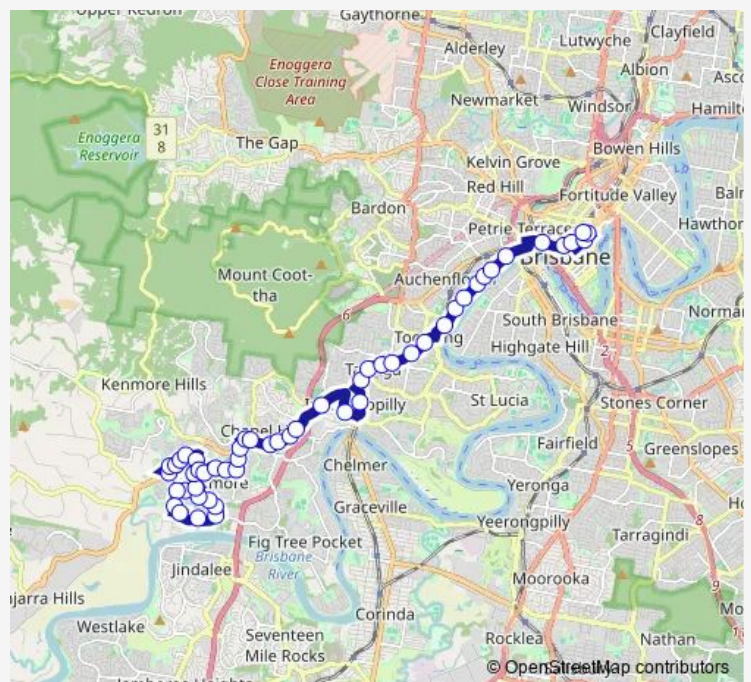

Ann Street Stop 7 at Anzac Square

Ann Street Stop 12 at City Hall

Coronation Dr at Cribb Street, stop 4

Coronation Dr at Auchenflower, stop 7

Coronation Dr at Wesley Hospital, stop 9

Coronation Dr at Regatta

Moggill Rd at Marshall Lane, stop 33

**Route schedule**

Wickham Terrace Stop 158 Stand A near Turbot St —  
Kilkivan Ave at Dumbarton Drive, stop 39a

Monday	06:50-21:05
Tuesday	06:50-21:05
Wednesday	06:50-21:05
Thursday	06:50-21:05
Friday	06:50-21:05
Saturday	08:00-21:00
Sunday	09:16-18:16

**Route info**

Direction: Wickham Terrace Stop 158 Stand A near Turbot St

Stops: 46

Trip Duration: 0 hour 41 min

433 — Kenmore South - City

Marshall Lane near Wongabel St, stop 34

Marshall Lane near Kowhai St, stop 35

Gilruth Rd near Marshall Lane, stop 36

Gilruth Rd near Sophia St, stop 37

Gilruth Rd near Cornhill St, stop 38

Gilruth Rd near Acworth St, stop 39

Gilruth Rd near Kenmore Rd, stop 40

Kenmore Rd at Kenmore, stop 41