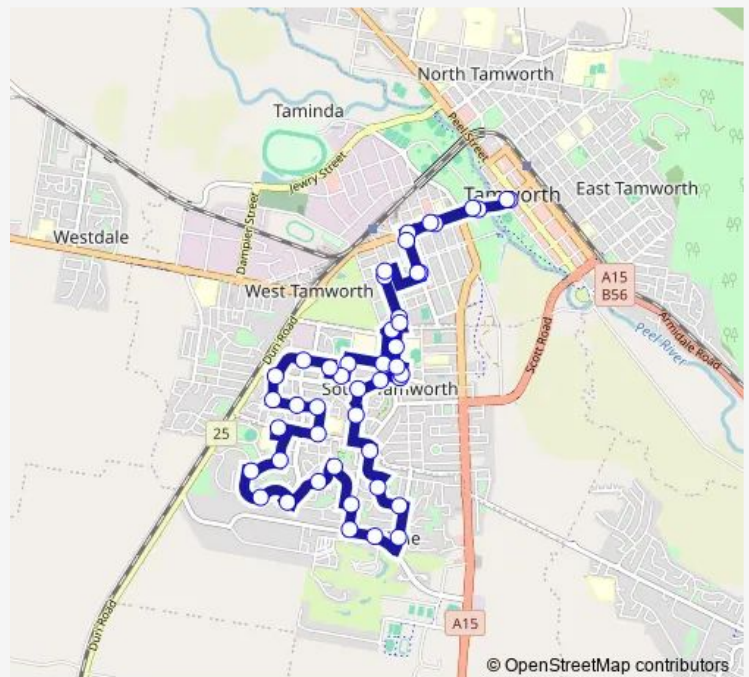

Hillvue Rd At Noobillia Av

Yangoora St Before Kurrajong St

Kurrajong St After Wayamba St

Route schedule

Wests League Club, Phillip St — Brisbane St At Kable Av

Monday 07:32

Tuesday 07:32

Wednesday 07:32

Thursday 07:32

Friday 07:32

Saturday —

Sunday —

Route info

Direction: Wests League Club, Phillip St

Stops: 51

Trip Duration: 0 hour 40 min

One Tree Hill Park, Bandalong St

Bandalong St Before Wahroonga Dr

Grant St Opp Kalinda Pl

Grant St At Warwick Rd

Warwick Rd At The Grove

Warwick Rd Opp The Grange

Edward St After Overlanders Way

Edward St Opp Allawah St

Amaroo Rd Before Girraween St

Mcrae St After Kyooma St

Mcrae St Before Wilburtree St

Barsden Park, Croydon Av

Coromandel St At Robert St

Robert St At David St

Robert St Opp St Edward's Infants School

Robert St At Marie Av