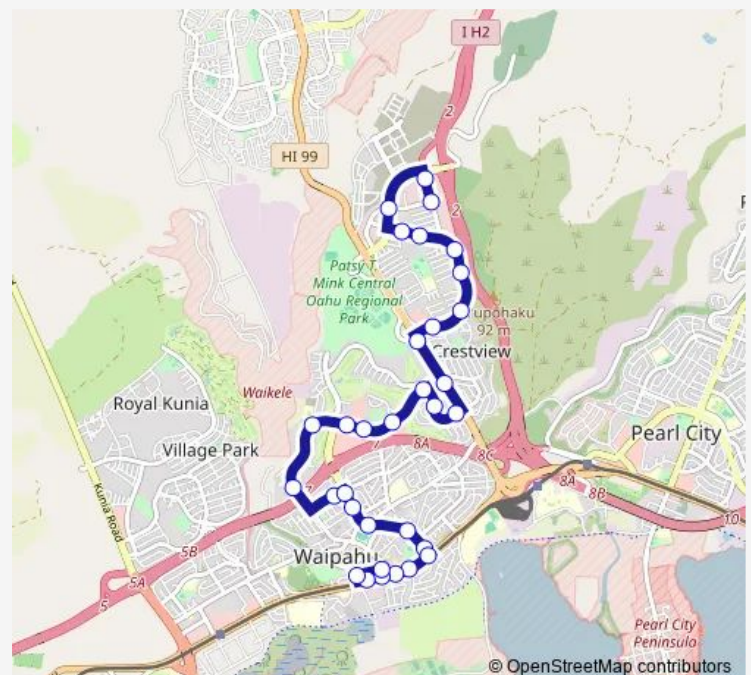

### Route schedule

Waipahu Transit Center East — Kamehameha HWY + Lumiaina St

Monday	05:00-23:15
Tuesday	05:00-23:15
Wednesday	05:00-23:15
Thursday	05:00-23:15
Friday	05:00-23:15
Saturday	05:00-23:05
Sunday	05:00-23:00

### Route info

Direction: Waipahu Transit Center East

Stops: 16

Trip Duration: 0 hour 14 min

433 — Waipahu-Waikele Shopping Center

## Route info

Direction: Waipahu Transit Center East

Stops: 19

Trip Duration: 0 hour 13 min

## Route info

Direction: Moaniani ST + OPP Ukee St

Stops: 32

Trip Duration: 0 hour 28 min

Paiwa ST + Kahuamoku St

Farrington HWY + Paiwa St

Farrington HWY + OPP Awamoku St

Farrington HWY + Mokuola St