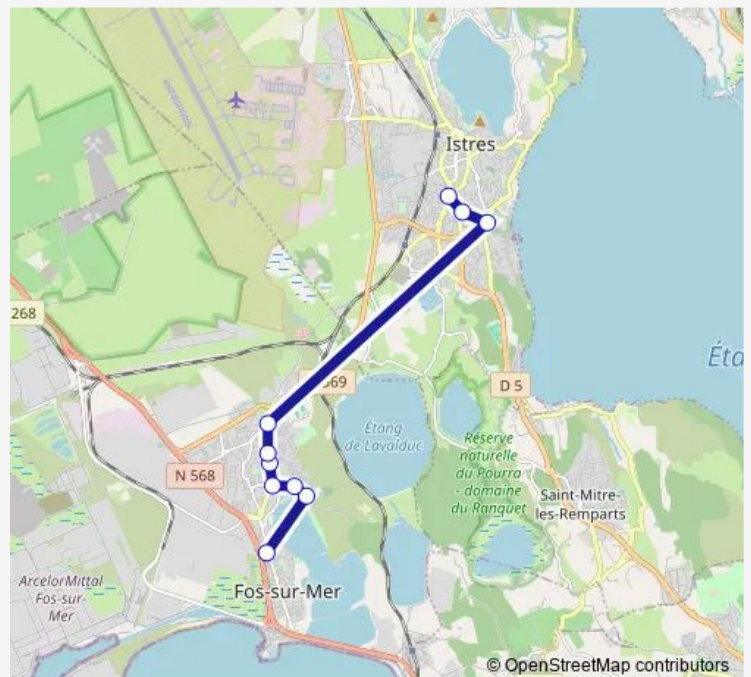

Monday 07:00

Tuesday 07:00

Wednesday 07:00

Thursday 07:00

Friday 07:00

Saturday —

Sunday —

Route info

Direction: Gendarmerie

Stops: 10

Trip Duration: 0 hour 30 min

Direction

Coutarel — Gendarmerie

9 stops

[Open route schedule](#)

Coutarel

Lycée Rimbaud

Louis Brauquier

Route du Mistral

Chemin de la Colline

Voie Romaine

Plan d Arenc

Hôtel de Ville

Gendarmerie

Thursday 18:10

Friday 18:10

Saturday —

Sunday —

Route info

Direction: Lycée Rimbaud

Stops: 16

Trip Duration: 0 hour 38 min