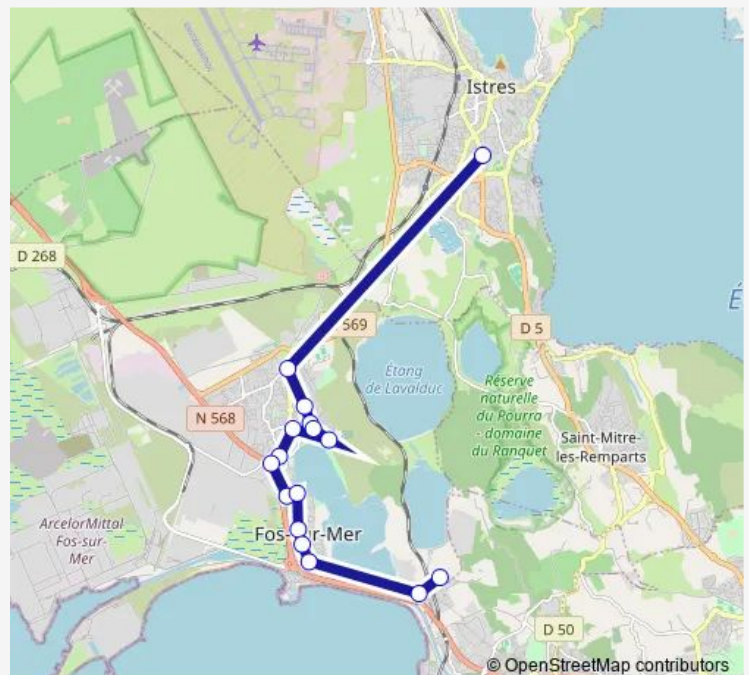

Monday 07:00

Tuesday 07:00

Wednesday 07:00

Thursday 07:00

Friday 07:00

Saturday —

Sunday —

Route info

Direction: Gendarmerie

Stops: 10

Trip Duration: 0 hour 30 min

Direction

Coutarel — Gendarmerie

9 stops

[Open route schedule](#)

Coutarel

Lycée Rimbaud

Louis Brauquier

Route du Mistral

Chemin de la Colline

Voie Romaine

Plan d Arenc

Hôtel de Ville

Gendarmerie

Thursday 18:10

Friday 18:10

Saturday —

Sunday —

Route info

Direction: Lycée Rimbaud

Stops: 16

Trip Duration: 0 hour 38 min