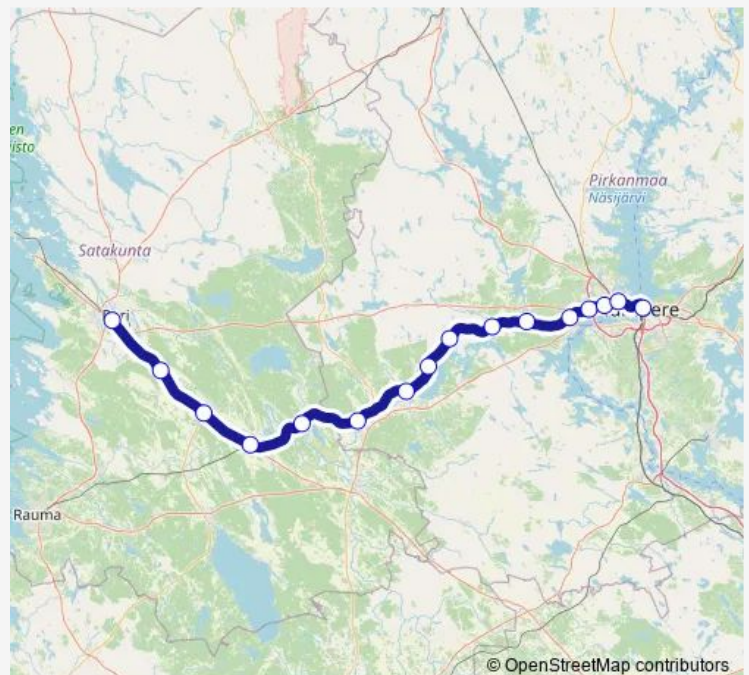

Tuesday 10:03

Wednesday 10:03

Thursday 10:03

Friday 10:03

Saturday 10:03

Sunday 10:03

Route info

Direction: Pori

Stops: 16

Trip Duration: 1 hour 33 min

■ IC 464 — Pori - Tampere

BusMaps

Direction

Pori — Tampere

16 stops

[Open route schedule](#)