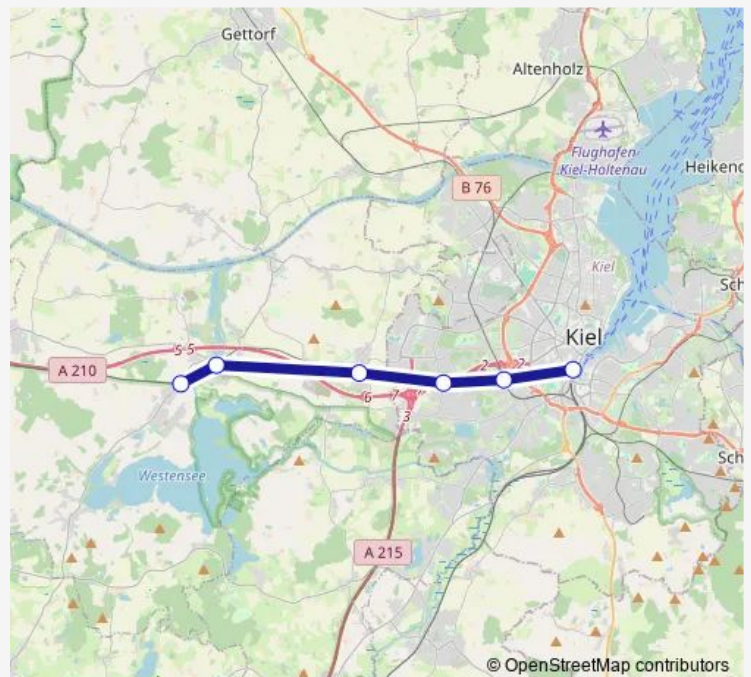

### Route schedule

Kiel Hbf — Felde

Monday	—
Tuesday	—
Wednesday	—
Thursday	—
Friday	—
Saturday	23:56
Sunday	05:25

### Route info

Direction: Kiel Hbf

Stops: 6

Trip Duration: 0 hour 16 min

Rb74

BusMaps

Rb74 Rail time schedules and route maps are available in an offline PDF at [busmaps.com](https://busmaps.com). Use the [busmaps.com](https://busmaps.com) website to see live bus times, train schedule or subway schedule, and step-by-step directions for all public transit in Kiel