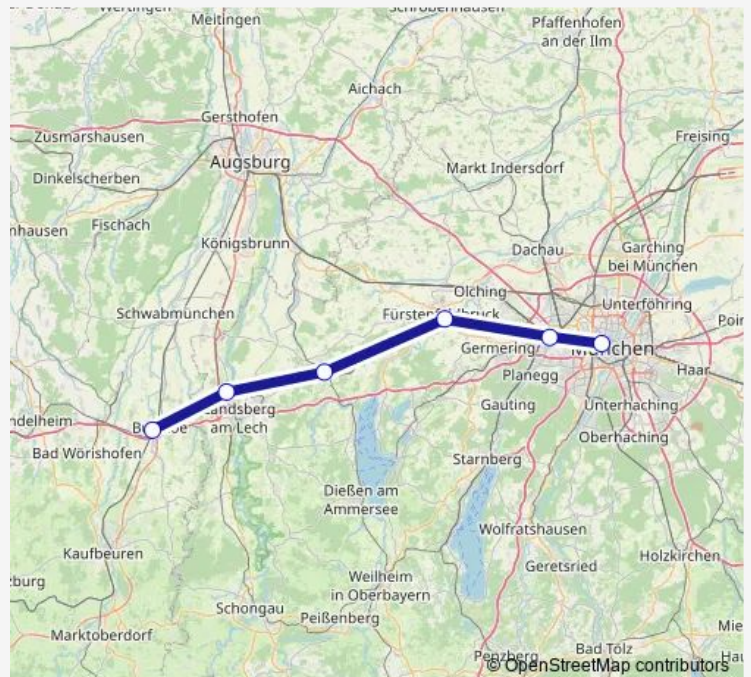

### Route schedule

München Hbf — Buchloe

Monday 07:39-12:39

Tuesday 07:39-12:39

Wednesday 07:39-12:39

Thursday 07:39-12:39

Friday 07:39-12:39

Saturday 07:39-12:39

### Route info

Direction: München Hbf

Stops: 6

Trip Duration: 0 hour 45 min

Rb74