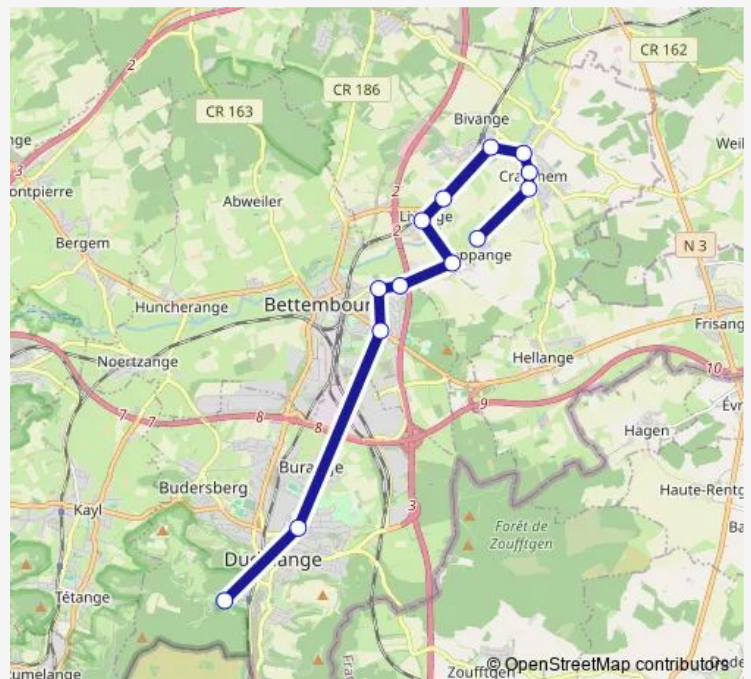

Direction

Peppange, Kirchwois — Dudelange, L.N.B. Annexe Alliance

13 stops

[Open route schedule](#)

- Peppange, Kirchwois
- Crauthem, Beim Schlass
- Crauthem, Am Gruef
- Roeser, Bei der Uelzecht
- Bivange, Schoul
- Livange, Geespelt
- Livange, Am Duerf
- Peppange, Duerfplaz
- Bettembourg, Peppenger Schleid
- Bettembourg, Am Dräieck
- Bettembourg, Café du Stadion
- Dudelange, Lycée Nic Bieber
- Dudelange, L.N.B. Annexe Alliance

Route schedule

Peppange, Kirchwois — Dudelange, L.N.B. Annexe Alliance

Monday	07:02
Tuesday	07:02
Wednesday	07:02
Thursday	07:02
Friday	07:02
Saturday	—
Sunday	—

Route info

Direction: Peppange, Kirchwois

Stops: 13

Trip Duration: 0 hour 44 min

Direction

Dudelange, L.N.B. Annexe Alliance — Peppange, Kirchwois

14 stops

[Open route schedule](#)

Dudelange, L.N.B. Annexe Alliance

Dudelange, rue du Commerce

Dudelange, Lycée Nic Bieber

Thursday 14:29

Friday 14:29

Saturday —

Sunday —

Route info

Direction: Dudelange, L.N.B. Annexe Alliance

Stops: 14

Trip Duration: 0 hour 38 min