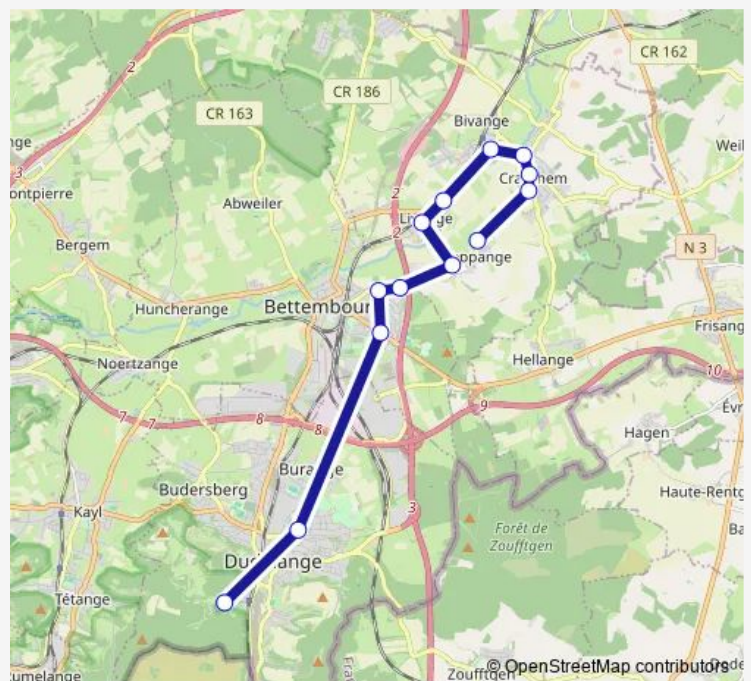

Crauthem, Am Gruef

Crauthem, Beim Schlass

Peppange, Kirchwois

Route schedule

Dudelange, L.N.B. Annexe Alliance — Peppange, Kirchwois

Monday 14:29

Tuesday 14:29

Wednesday 14:29

Thursday 14:29

Friday 14:29

Saturday —

Sunday —

Route info

Direction: Dudelange, L.N.B. Annexe Alliance

Stops: 13

Trip Duration: 0 hour 38 min

■ N03

Direction

Peppange, Kirchwois — Dudelange, L.N.B. Annexe Alliance

13 stops

[Open route schedule](#)

Peppange, Kirchwois

Crauthem, Beim Schlass

Crauthem, Am Gruef

Friday 07:02

Saturday —

Sunday —

Route info

Direction: Peppange, Kirchwois

Stops: 13

Trip Duration: 0 hour 44 min

N03 Bus time schedules and route maps are available in an offline PDF at busmaps.com. Use the busmaps.com website to see live bus times, train schedule or subway schedule, and step-by-step directions for all public transit in Roeser