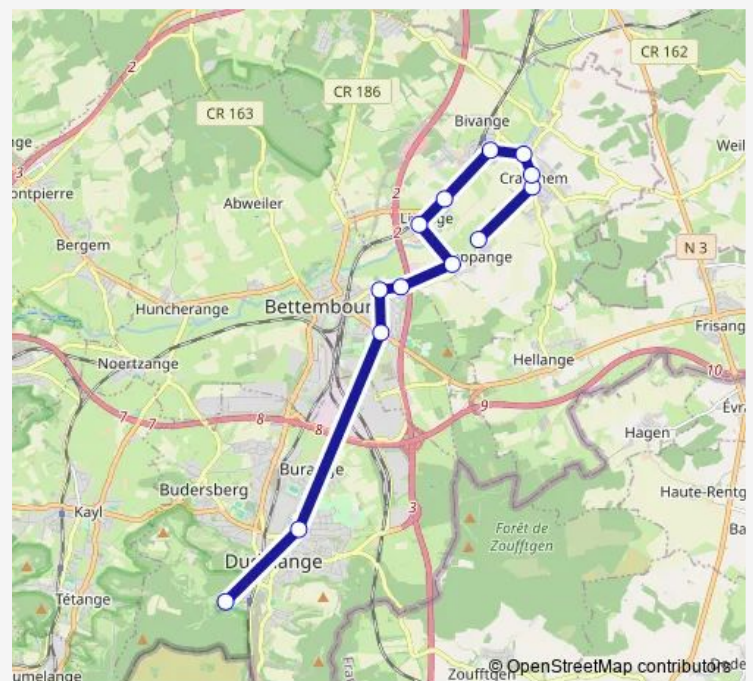

### Direction

Peppange, Kirchwois — DUDELANGE, L.N.B Annexe Alliance

13 stops

[Open route schedule](#)

Peppange, Kirchwois

Crauthem, Beim Schlass

Crauthem, Am Gruef

ROESER, Bei der Uelzecht

### Route schedule

Peppange, Kirchwois — DUDELANGE, L.N.B Annexe Alliance

Monday 07:02

Tuesday 07:02

Wednesday 07:02

Thursday 07:02

Friday 07:02

Saturday —

### Route info

Direction: Peppange, Kirchwois

Stops: 13

Trip Duration: 0 hour 44 min

■ N03

### Route info

Direction: DUDELANGE, L.N.B Annexe Alliance

Stops: 13

Trip Duration: 0 hour 38 min

N03 Bus time schedules and route maps are available in an offline PDF at [busmaps.com](https://busmaps.com). Use the [busmaps.com](https://busmaps.com) website to see live bus times, train schedule or subway schedule, and step-by-step directions for all public transit in Roeser