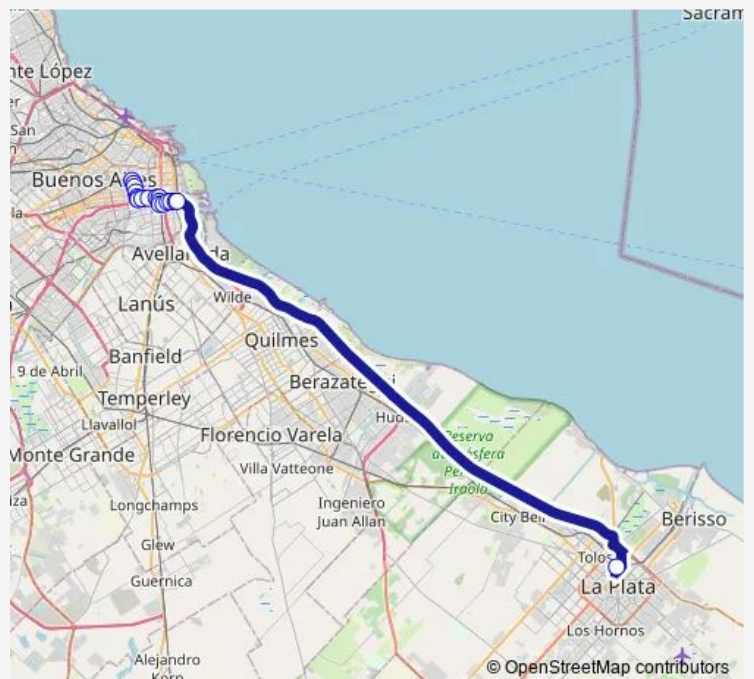

Bus 129P Jnamba129

[Go to website](#)

Direction

2900 Mitre Bartolome — Calle 42_Calle 4

19 stops

[Open route schedule](#)

2900 Mitre Bartolome

121 Jujuy Av.

Saturday 07:00-17:18

Sunday —

Route info

Direction: 2900 Mitre Bartolome

Stops: 19

Trip Duration: 1 hour 27 min

129P — Jnamba129

129P Bus time schedules and route maps are available in an offline PDF at busmaps.com. Use the busmaps.com website to see live bus times, train schedule or subway schedule, and step-by-step directions for all public transit in Buenos Aires