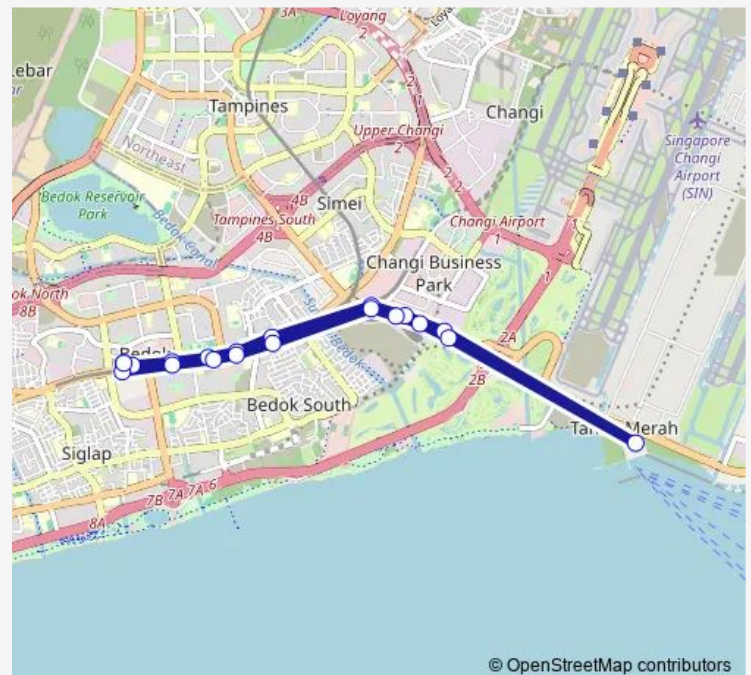

Bus 35M

[Go to website](#)

Direction

Bedok Int — Bedok Int

20 stops

[Open route schedule](#)

Bedok Int

Bedok Stn Exit B

Blk 221a

Bedok Sports Cplx

The Tanamera Condo

Tanah Merah Stn Exit B

S'pore Expo

Ceva Freight

Builders Ctr

Tanah Merah Ferry Ter

Laguna Natl Country Club

Opp Global Logistics Ctr

DB Schenker

Opp S'pore Expo

Tanah Merah Stn Exit A

Blk 55

Blk 65

Blk 27

Bedok Stn Exit A

Bedok Int

Route schedule

Bedok Int — Bedok Int

Monday	19:45
Tuesday	19:45
Wednesday	19:45
Thursday	19:45
Friday	19:45
Saturday	15:15
Sunday	06:00

Route info

Direction: Bedok Int

Stops: 20

Trip Duration: 1 hour 10 min

© OpenStreetMap contributors

■ 35M

BusMaps