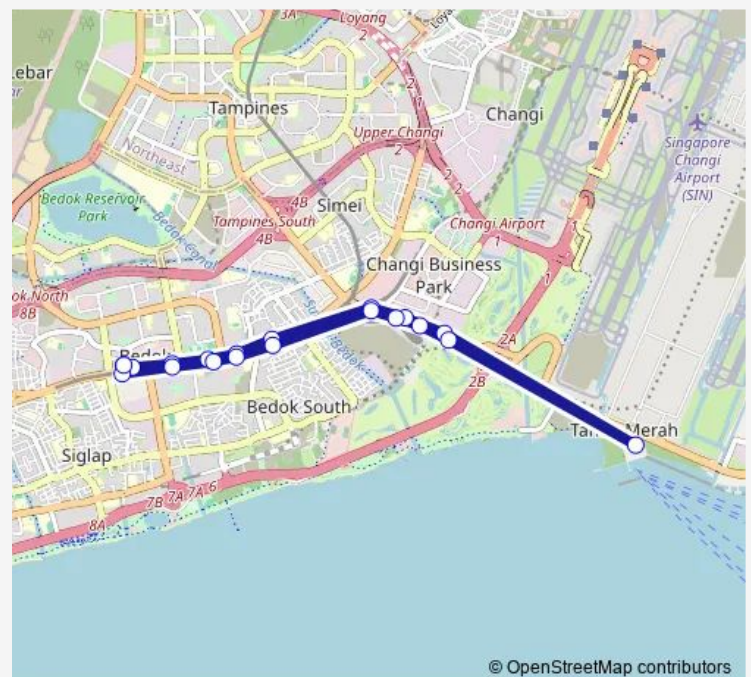

Bus 35m

[Go to website](#)

Direction

Bedok Int — Bedok Int

20 stops

[Open route schedule](#)

Bedok Int

Bedok Stn Exit B

Blk 221a

Bedok Sports Cplx

The Tanamera Condo

Tanah Merah Stn Exit B

S'pore Expo

Ceva Freight

Builders Ctr

Tanah Merah Ferry Ter

Laguna Natl Country Club

Opp Global Logistics Ctr

DB Schenker

Opp S'pore Expo

Tanah Merah Stn Exit A

Blk 55

Blk 65

Blk 27

Bedok Stn Exit A

Bedok Int

Route schedule

Bedok Int — Bedok Int

Monday	19:45
Tuesday	19:45
Wednesday	19:45
Thursday	19:45
Friday	19:45
Saturday	15:15
Sunday	06:00

Route info

Direction: Bedok Int

Stops: 20

Trip Duration: 1 hour 10 min

© OpenStreetMap contributors

■ 35m

BusMaps