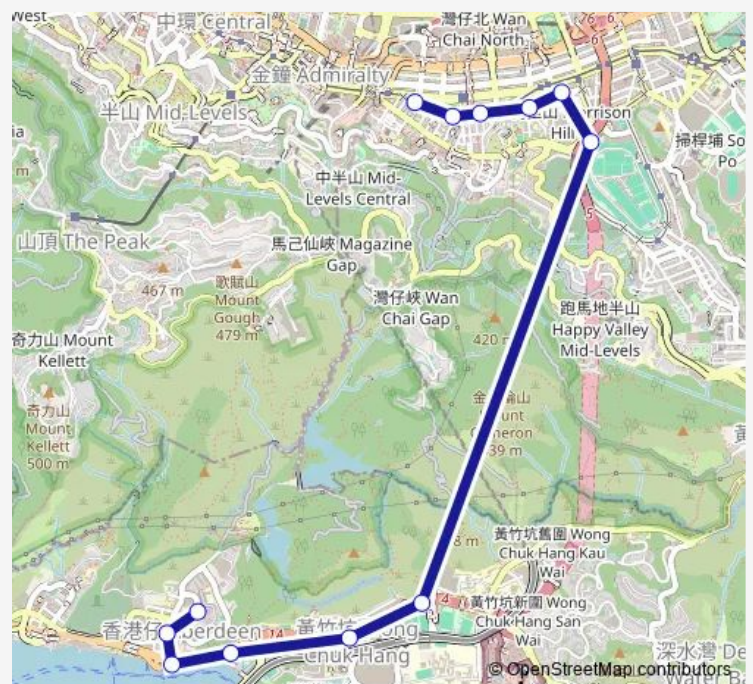

Thursday 06:20-07:00

Friday 06:20-07:00

Saturday 06:20-07:00

Sunday —

Route info

Direction: Johnston Road, Outside Methodist House

Stops: 12

Trip Duration: 0 hour 19 min

35m — Aberdeen (Shek PAI WAN) - WAN Chai (Johnston Road)

Direction

Shek PAI WAN Estate Public Transport Interchange —
Johnston Road, Outside Methodist House

14 stops

[Open route schedule](#)

Shek PAI WAN Estate Public Transport Interchange

Tung Sing Road Between Tsung MAN Street AND Ab-
erdeen Main Road

No.178 Aberdeen Main Road

Wong Chuk Hang Road, Near YAN'S Tower|Wong Chuk
Hang Road, House NO. 23

Sungib Industrial Centre, Wong Chuk Hang Road|Wong
Chuk Hang Road, House NO. 49|Wong Chuk Hang Road,
House NO. 49|Wong Chuk Hang Road, Near Tong BIN
Lane

Johnston Road, Outside Methodist House

Route schedule

Shek PAI WAN Estate Public Transport Interchange —
Johnston Road, Outside Methodist House

Monday 06:20-07:00

Tuesday 06:20-07:00

Wednesday 06:20-07:00

Thursday 06:20-07:00