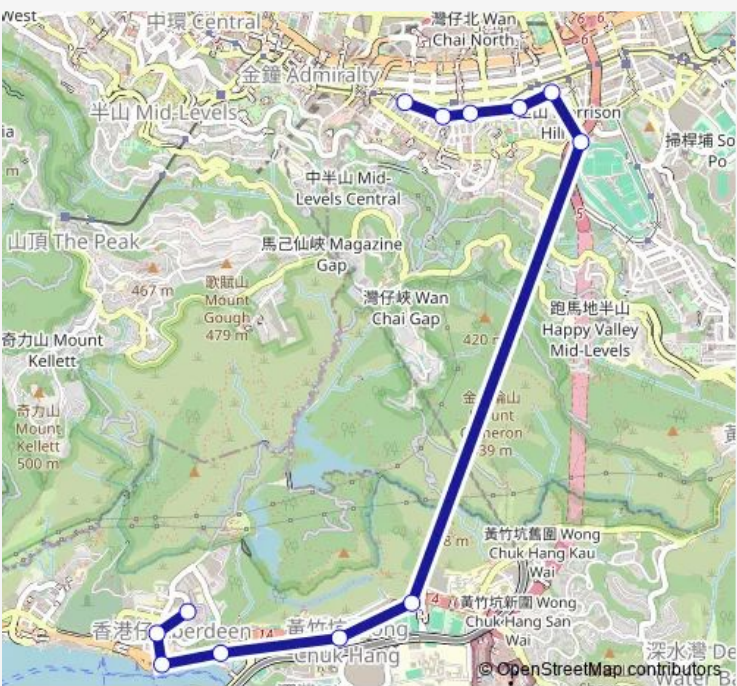

Route schedule
 JOHNSTON ROAD, OUTSIDE METHODIST HOUSE —
 SHEK PAI WAN ESTATE PUBLIC TRANSPORT INTER-
 CHANGE

Monday	06:20-07:00
Tuesday	06:20-07:00
Wednesday	06:20-07:00
Thursday	06:20-07:00
Friday	06:20-07:00
Saturday	06:20-07:00
Sunday	—

Route info

Direction: JOHNSTON ROAD, OUTSIDE METHODIST
HOUSE

Stops: 12

Trip Duration: 0 hour 16 min

Direction

SHEK PAI WAN ESTATE PUBLIC TRANSPORT INTER-CHANGE — JOHNSTON ROAD, OUTSIDE METHODIST HOUSE

14 stops

[Open route schedule](#)

SHEK PAI WAN ESTATE PUBLIC TRANSPORT INTER-CHANGE

TUNG SING ROAD BETWEEN TSUNG MAN STREET AND ABERDEEN MAIN ROAD

NO.178 ABERDEEN MAIN ROAD

WONG CHUK HANG ROAD, NEAR YAN'S TOWER|WONG CHUK HANG ROAD, HOUSE NO. 23

Monday 06:20-07:00

Tuesday 06:20-07:00

Wednesday 06:20-07:00

Thursday 06:20-07:00

Friday 06:20-07:00

Saturday 06:20-07:00

Sunday —

Route info