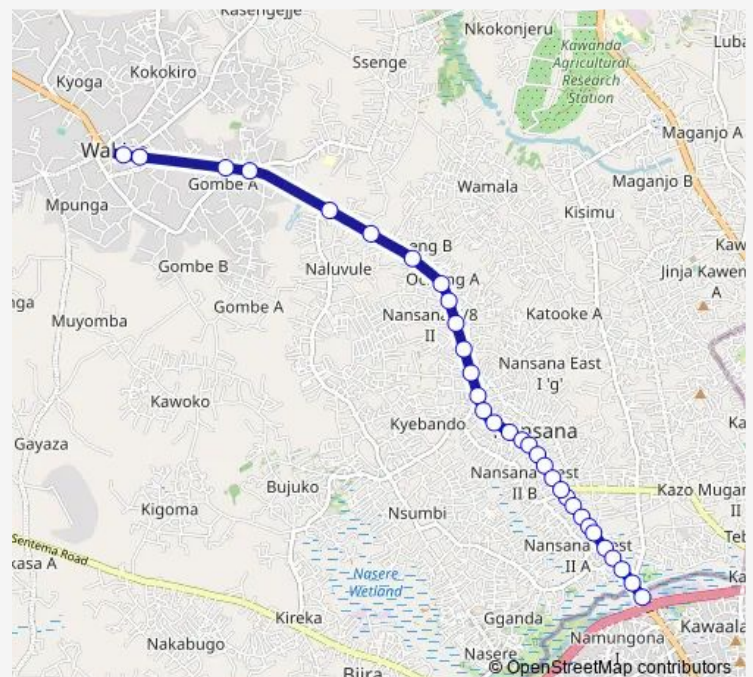

Posta Uganda Nansana

Golden Guest House

African Jungle Adventures

Route schedule

Kobil Petro Station (Wakiso) — Namungoona Stage

Monday 06:30-19:00

Tuesday 06:30-19:00

Wednesday 06:30-19:00

Thursday 06:30-19:00

Friday 06:30-19:00

Saturday 06:30-19:00

Sunday 06:30-19:00

Route info

Direction: Kobil Petro Station (Wakiso)

Stops: 32

Trip Duration: 0 hour 44 min

■ IC124 — Namungoona-Wakiso

Oilcom Fuel Station Nansana

Nabweru

Semanda Road

Gospel House Mission

Hope And Revival Church

Badru

Kibuloka