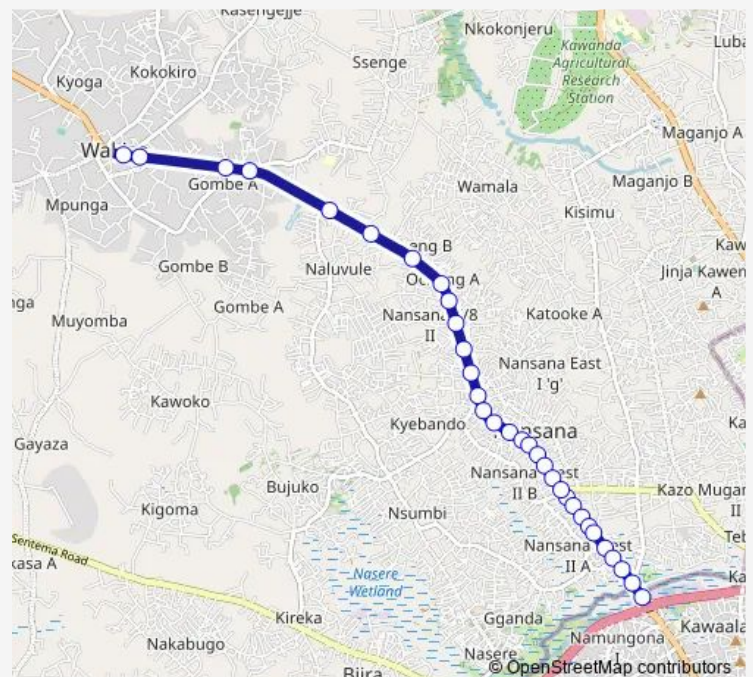

### Route schedule

Kobil Petro Station (Wakiso) — Namungoona Stage

Monday 06:30-19:00

Tuesday 06:30-19:00

Wednesday 06:30-19:00

Thursday 06:30-19:00

Friday 06:30-19:00

Saturday 06:30-19:00

### Route info

Direction: Kobil Petro Station (Wakiso)

Stops: 32

Trip Duration: 0 hour 44 min

Ic124 — Namungoona-Wakiso

Oilcom Fuel Station Nansana

Nabweru

Semanda Road