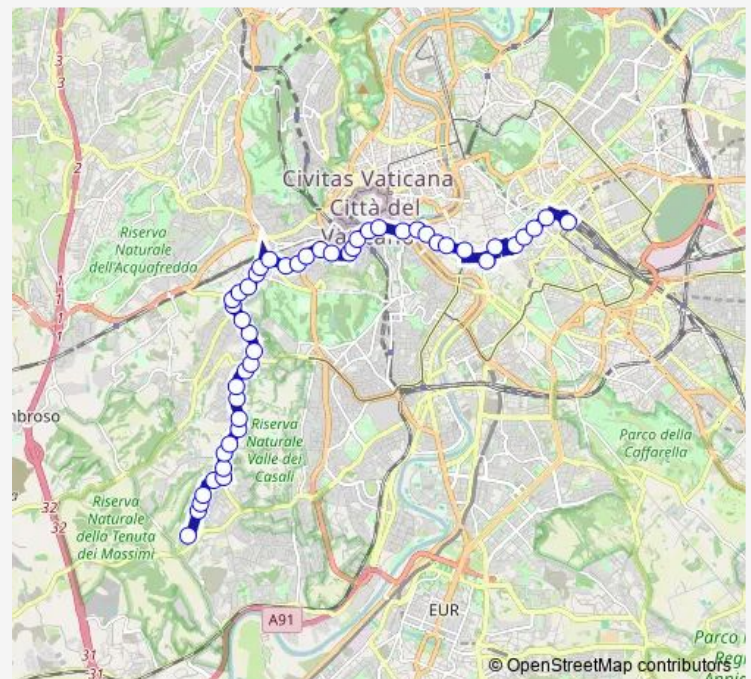

Bus n98

[Go to website](#)

Direction

Termini (MA-MB-Fs) — Mazzacurati

50 stops

[Open route schedule](#)

Termini (MA-MB-Fs)

Repubblica (Ma)

Gregorio VII/S. Damaso

Gregorio VII/DI Pietro

Gregorio VII/Anastasio II

Route schedule

Termini (MA-MB-Fs) — Mazzacurati

Monday	02:10-02:50 ⁺¹
Tuesday	02:10-02:50 ⁺¹
Wednesday	02:10-02:50 ⁺¹
Thursday	02:10-02:50 ⁺¹
Friday	02:10-02:40 ⁺¹
Saturday	01:30-02:40 ⁺¹
Sunday	01:30-02:50 ⁺¹

Route info

Direction: Termini (MA-MB-Fs)

Stops: 50

Trip Duration: 0 hour 42 min

■ n98

BusMaps

Gregorio VII/PIO Xi

Gregorio VII/Zucchi

Route info

Direction: Mazzacurati

Stops: 48

Trip Duration: 0 hour 45 min

Gregorio VII/Zucchi

Gregorio VII/PIO Xi

Gregorio VII/Satolli

Gregorio VII/DI Pietro