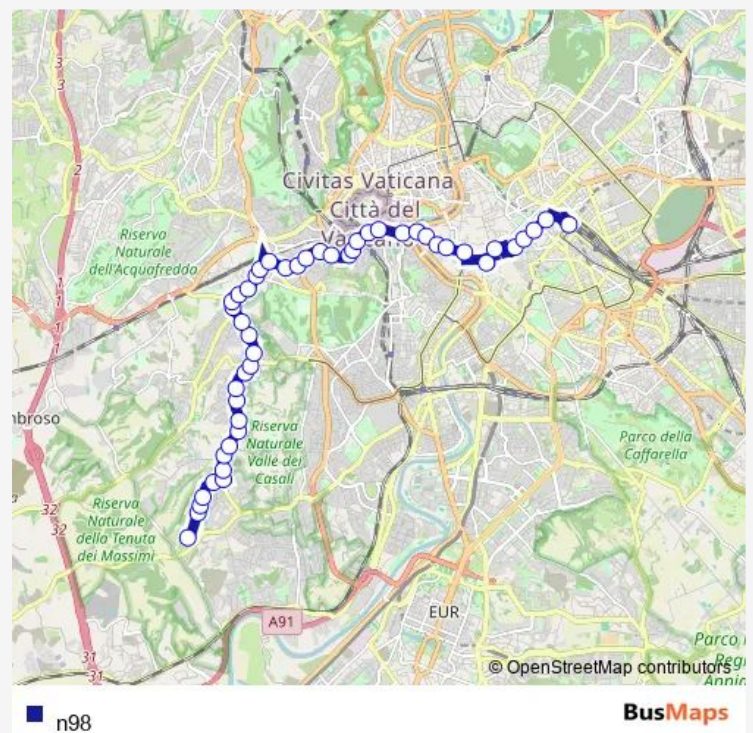

Bravetta/Gonzaga

Bravetta/Fontanile Arenato

Aurelia Antica/DON Guanella

Route schedule

Mazzacurati — TERMINI (MA-MB-FS)

| | |
|-----------|---------------------------|
| Monday | 02:10-02:50 ⁺¹ |
| Tuesday | 02:10-02:50 ⁺¹ |
| Wednesday | 02:10-02:50 ⁺¹ |
| Thursday | 02:10-02:50 ⁺¹ |
| Friday | 02:10-02:55 ⁺¹ |
| Saturday | 01:50-02:55 ⁺¹ |
| Sunday | 01:50-02:50 ⁺¹ |

Route info

Direction: Mazzacurati

Stops: 48

Trip Duration: 0 hour 45 min

Aurelia Antica/Torre Rossa

Torre Rossa/Domus Pacis

Torre Rossa/Collegio S. Paolo

Gregorio VII/Villa Carpegna

Route info

Direction: TERMINI (MA-MB-FS)

Stops: 50

Trip Duration: 0 hour 37 min

Torre Rossa/Domus Pacis

Aurelia Antica/Torre Rossa

Aurelia Antica/DON Guanella

Bravetta/Fontanile Arenato