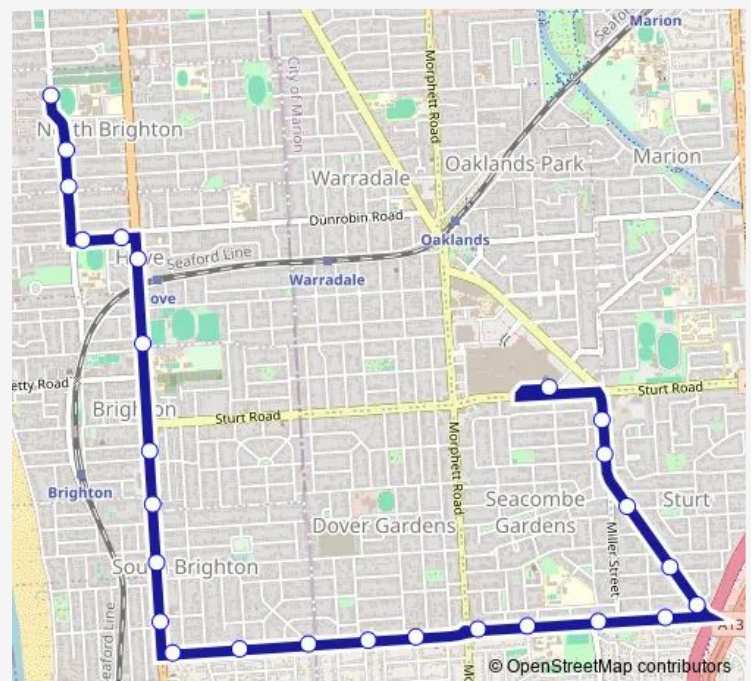

Stop 31 King George Ave - East side

Stop 32 King George Ave - East side

Stop 33 Wattle Ave - North side

Stop 33A Wattle Ave - North side

Stop 34 Brighton Rd - East side

Stop 35 Brighton Rd - East side

Stop 36 Brighton Rd - East side

Stop 37 Brighton Rd - East side

Stop 38 Brighton Rd - East side

Stop 39 Brighton Rd - East side

Stop 39B Seacombe Rd - North side

Stop 38 Seacombe Rd - North side

Stop 37 Seacombe Rd - North side

Stop 36 Seacombe Rd - North side

Stop 35 Seacombe Rd - North side

Stop 34 Seacombe Rd - North side

Stop 33 Seacombe Rd - North side

Stop 32 Seacombe Rd - North side

Stop 31 Seacombe Rd - North side

Route schedule

Stop 30A King George Ave - East side — Zone A Marion Interchange - North side

Monday	15:40
Tuesday	15:40
Wednesday	15:40
Thursday	15:40
Friday	15:40
Saturday	—
Sunday	—

Route info

Direction: Stop 30A King George Ave - East side

Stops: 26

Trip Duration: 0 hour 21 min

958 — Brighton Secondary School to Marion Centre Interchange