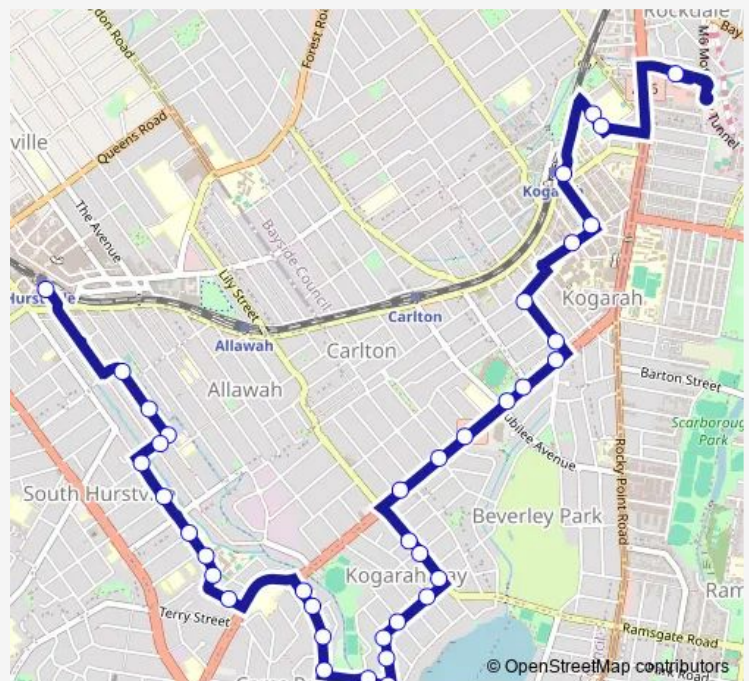

Kogarah Station, Railway Pde, Stand B

Railway Pde At Derby St

St George Hospital, Gray St

Gray St At Chapel St

Princes Hwy Opp Bowns Rd

Princes Hwy Opp English St

Princes Hwy Opp Kogarah Park

St George Leagues Club, Princes Hwy

Princes Hwy Before Harslett Cres

Princes Hwy Before Stubbs St

Princes Hwy Before Lacey St

Princes Hwy Before Park Rd

Carwar Av At Carinya PI

Route schedule

Rockdale Plaza, Rockdale Plaza Dr, Stand B — Carwar Av At Carinya PI

Monday	11:30-14:25
Tuesday	—
Wednesday	—
Thursday	—
Friday	—
Saturday	—
Sunday	11:30-14:25

Route info

Direction: Rockdale Plaza, Rockdale Plaza Dr, Stand B

Stops: 14

Trip Duration: 0 hour 15 min

958 — Hurstville to Kogarah via Carss Park

Direction

Kogarah Station, Railway Pde, Stand B — Hurstville South Public School, Maher St

38 stops

[Open route schedule](#)

Kogarah Station, Railway Pde, Stand B

Railway Pde At Derby St

St George Hospital, Gray St