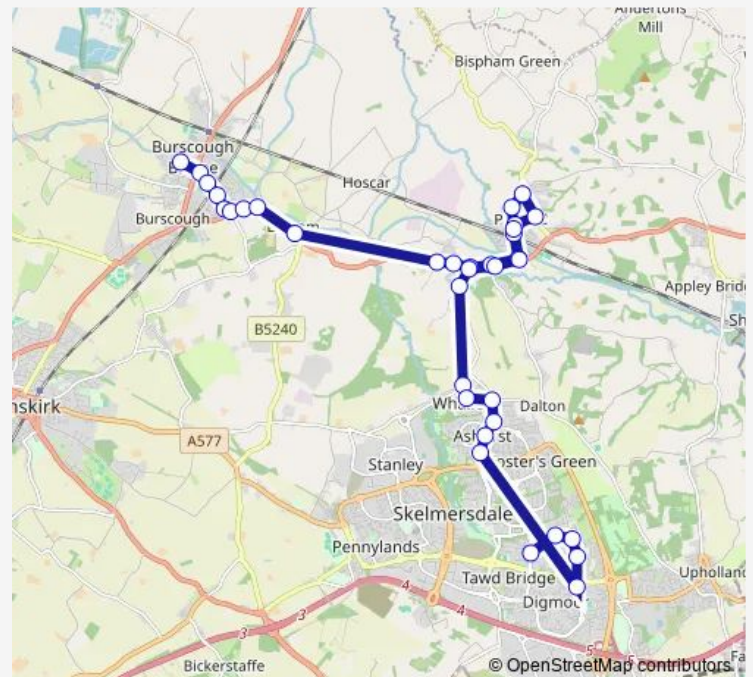

Library

Shops

Stocks Tavern

Route schedule

Priory High School — Tawd Road

Monday 15:15

Tuesday 15:15

Wednesday 15:15

Thursday 15:15

Friday 15:15

Saturday —

Sunday —

Route info

Direction: Priory High School

Stops: 35

Trip Duration: 0 hour 35 min

Lyndhurst

Toby Inn

Up Holland Labour Club

Egerton

Enstone

Elmridge

Tawd Road

Direction

Wednesday 07:45

Thursday 07:45

Friday 07:45

Saturday —

Sunday —

Route info

Direction: Eskdale

Stops: 32