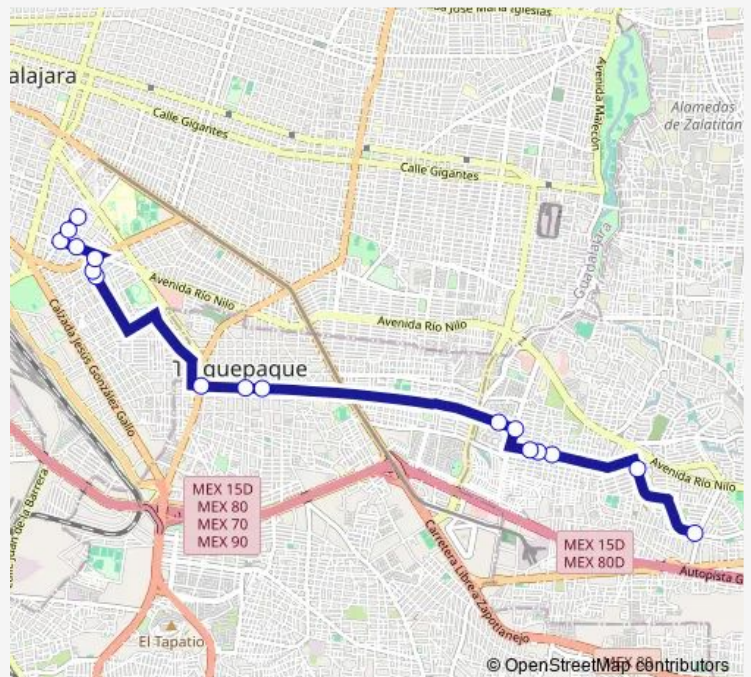

Río Santiago

Avenida Río Nilo

Calle Salvador López Chávez

Calle Salvador López Chávez

Calle Salvador López Chávez

Route schedule

Loma Dorada Sur — Calle Salvador López Chávez

Monday	05:00
Tuesday	05:00
Wednesday	05:00
Thursday	05:00
Friday	05:00
Saturday	05:00
Sunday	05:00

Route info

Direction: Loma Dorada Sur

Stops: 17

Trip Duration: 0 hour 28 min

C20-V2 — Troncal C20-V2 - 333 Corta

Direction

Rio Grijalva — Loma Dorada Sur

24 stops

[Open route schedule](#)

Rio Grijalva

Rio Mezcala

Calzada Olimpica

Fray Antonio de Segovia

Rio San Juan de Dios

Rio Zapotlanejo

Rio Antigua

Saturday 05:42

Sunday 05:41

Route info

Direction: Rio Grijalva

Stops: 24

Trip Duration: 0 hour 31 min

C20-V2 Bus time schedules and route maps are available in an offline PDF at busmaps.com. Use the busmaps.com website to see live bus times, train schedule or subway schedule, and step-by-step directions for all public transit in Tlaquepaque