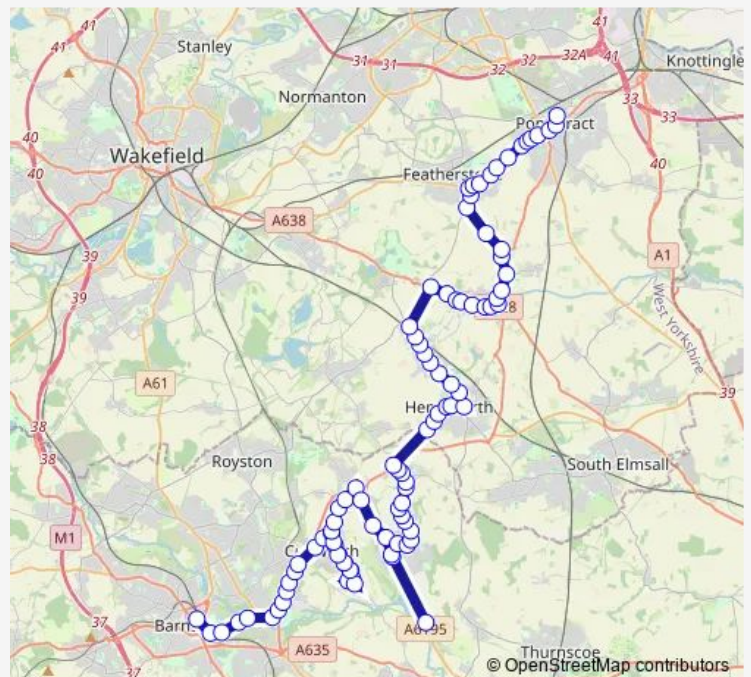

Barnsley Road Bell Ln

Beverley Arms Barnsley Road

Wakefield Rd Rhyddings Drive

Route schedule

Bus Station stand E — Barnsley Interchange/A12

Monday 18:53-22:35

Tuesday 18:53-22:35

Wednesday 18:53-22:35

Thursday 18:53-22:35

Friday 18:53-22:35

Saturday 18:53-22:35

Sunday 09:40-22:35

Route info

Direction: Bus Station stand E

Stops: 97

Trip Duration: 1 hour 17 min

■ 28c — Barnsley - Pontefract

Wakefield Road Elmwood

Wakefield Rd Heaton Street

Wakefield Road Dicky Sykes Ln

Wakefield Rd Garden Street

Doncaster Rd King Royd Lane

Taylor Wood Cottages

Wakefield Road

Central Avenue

Railway Terrace

Fitzwilliam Station

Kings Meadow Academy

Carrgate

Kinsley Stadium

Hemsworth Water Park

Vale Head Park