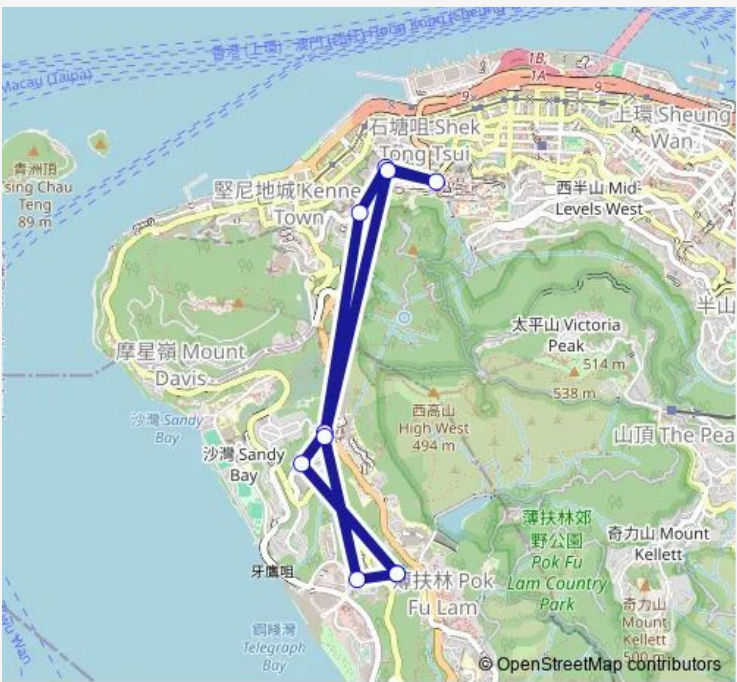

Bus 28m Baguio Villa (Upper) - HKU Station (Circular) (Short Working Service)

[Go to website](#)

Direction
 Baguio Villa (Upper) Minibus Terminus — Baguio Villa (Upper) Minibus Terminus

10 stops

[Open route schedule](#)

- Baguio Villa (Upper) Minibus Terminus
- Sassoon Road, Near Pauline Chan Building, THE University OF Hong Kong|Sassoon Road, Near Pauline Chan Building, THE University OF Hong Kong
- Sassoon Road, Near THE University OF Hong Kong R.C. LEE Hall
- POK FU LAM Road, POK Field Road
- POK FU LAM Road, Near Lady HO Tung Hall, THE University OF Hong Kong Jockey Club Student Village 1|Pok FU LAM Road, Outside THE Belcher'S
- POK FU LAM Road, West Gate OF THE University OF Hong Kong
- POK FU LAM Road, Opposite THE Belcher'S
- Sassoon Road, Near THE University OF Hong Kong R.C. LEE Hall
- Near Baguio Villa Block 17|Baguio Villas (Lower) Minibus Terminus
- Baguio Villa (Upper) Minibus Terminus

Route schedule

Baguio Villa (Upper) Minibus Terminus — Baguio Villa (Upper) Minibus Terminus

Monday	07:12-20:27
Tuesday	07:12-20:27
Wednesday	07:12-20:27
Thursday	07:12-20:27
Friday	07:12-20:27
Saturday	09:30
Sunday	—

Route info

Direction: Baguio Villa (Upper) Minibus Terminus

Stops: 10

Trip Duration: 0 hour 17 min

28m Bus time schedules and route maps are available in an offline PDF at busmaps.com. Use the busmaps.com website to see live bus times, train schedule or subway schedule, and step-by-step directions for all public transit in Pok Fu Lam