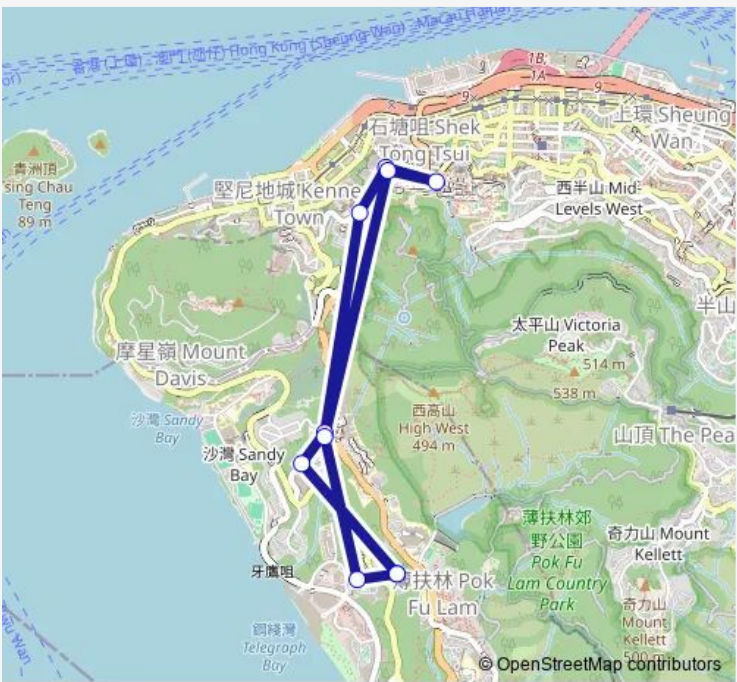

Bus 28M Baguio Villa (Upper) - HKU Station (Circular) (Short Working Service)

[Go to website](#)

Direction
 BAGUIO VILLA (UPPER) MINIBUS TERMINUS —
 BAGUIO VILLA (UPPER) MINIBUS TERMINUS

10 stops

[Open route schedule](#)

- BAGUIO VILLA (UPPER) MINIBUS TERMINUS
- SASSOON ROAD, NEAR PAULINE CHAN BUILDING, THE UNIVERSITY OF HONG KONG|SASSOON ROAD, NEAR PAULINE CHAN BUILDING, THE UNIVERSITY OF HONG KONG
- SASSOON ROAD, NEAR THE UNIVERSITY OF HONG KONG R.C. LEE HALL
- POK FU LAM Road, POK Field Road
- POK FU LAM Road, Near Lady HO Tung Hall, THE University OF Hong Kong Jockey Club Student Village 1|Pok FU LAM Road, Outside THE Belcher'S
- POK FU LAM Road, West Gate OF THE University OF Hong Kong
- POK FU LAM Road, Opposite THE Belcher'S
- SASSOON ROAD, NEAR THE UNIVERSITY OF HONG KONG R.C. LEE HALL
- NEAR BAGUIO VILLA BLOCK 17|BAGUIO VILLAS (LOWER) MINIBUS TERMINUS
- BAGUIO VILLA (UPPER) MINIBUS TERMINUS

Route schedule
 BAGUIO VILLA (UPPER) MINIBUS TERMINUS —
 BAGUIO VILLA (UPPER) MINIBUS TERMINUS

Monday	07:12-20:27
Tuesday	07:12-20:27
Wednesday	07:12-20:27
Thursday	07:12-20:27
Friday	07:12-20:27
Saturday	09:30
Sunday	—

Route info

Direction: BAGUIO VILLA (UPPER) MINIBUS TERMINUS

Stops: 10

Trip Duration: 0 hour 18 min

28M Bus time schedules and route maps are available in an offline PDF at busmaps.com. Use the busmaps.com website to see live bus times, train schedule or subway schedule, and step-by-step directions for all public transit in Pok Fu Lam