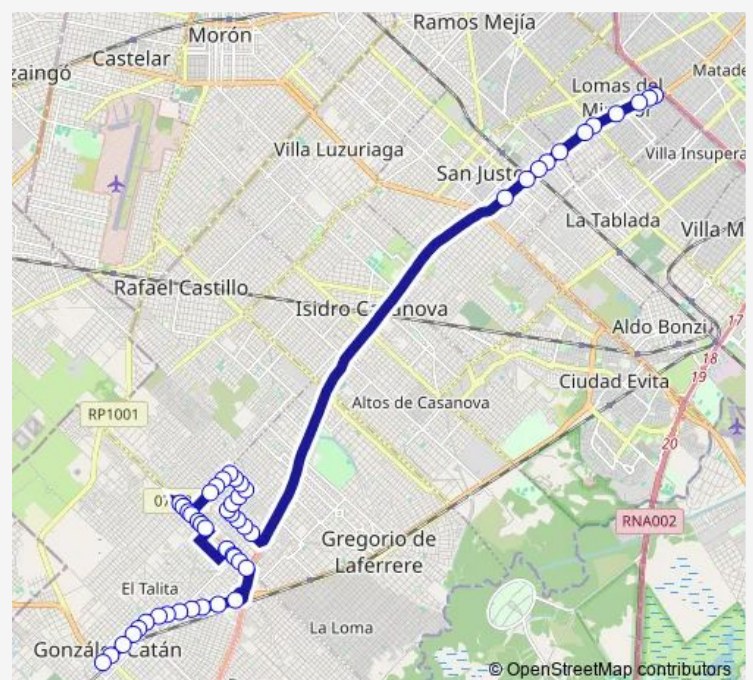

### Route schedule

Brigadier General Juan Manuel DE Rosas 49-99 — José María Moreno 721

Monday 05:00-23:40

Tuesday 05:00-23:40

Wednesday 05:00-23:40

Thursday 05:00-23:40

Friday 05:00-23:40

Saturday 05:00-23:40

### Route info

Direction: Brigadier General Juan Manuel DE Rosas 49-99

Stops: 53

Trip Duration: 1 hour 36 min

620R11 — Jmlmtz620

Recuero 3250-3268

Silvino Olivieri 4201-4299

Silvino Olivieri 4401-4499