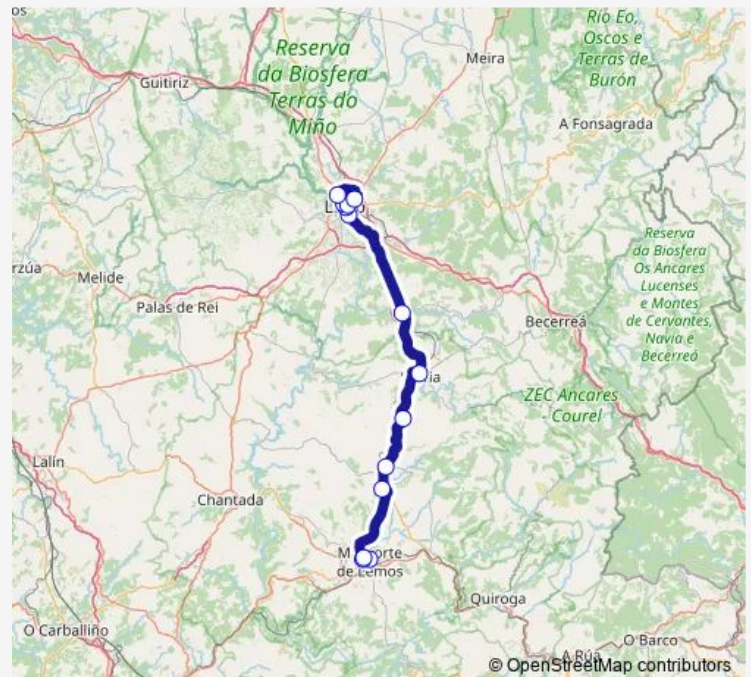

Ronda Muralla nº 70

Bascuas Carretera

Bulevar Norte

Hospital Hula

Route schedule

Monforte E.A. — Hospital Hula

Monday 15:05-22:05

Tuesday 15:05-22:05

Wednesday 15:05-22:05

Thursday 15:05-22:05

Friday 15:05-22:05

Saturday 15:05-22:05

Sunday 15:05-22:05

Route info

Direction: Monforte E.A.

Stops: 14

Trip Duration: 1 hour 30 min

XG648024 — Monforte E.A. - Hospital Hula

XG648024 Bus time schedules and route maps are available in an offline PDF at busmaps.com. Use the busmaps.com website to see live bus times, train schedule or subway schedule, and step-by-step directions for all public transit in Lugo