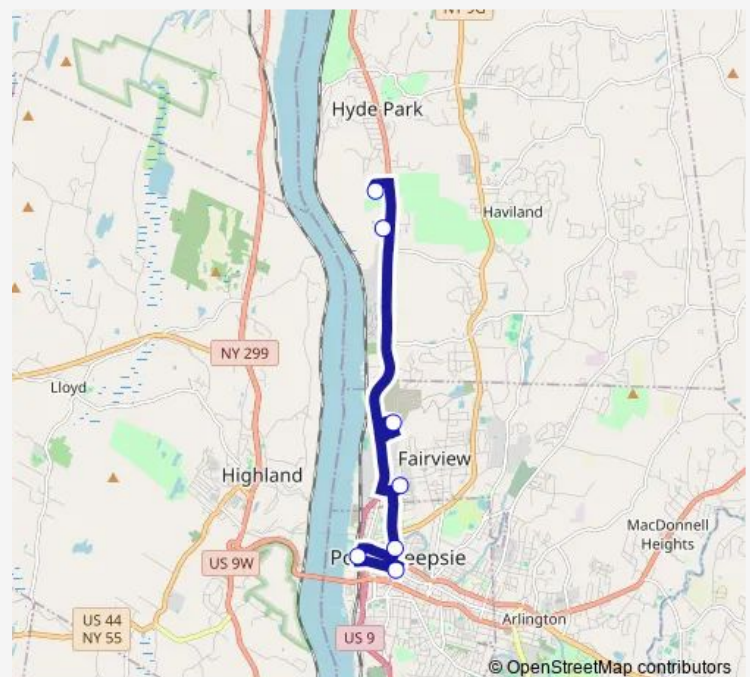

Shoprite & Winslow Gate Road

Mid-Hudson Regional Hospital

Washington Street & Mansion Street (Interfaith Towers)

Poughkeepsie Train Station

Main St & Market St

Route schedule

FDR Home — Main St & Market St

Monday 06:45-19:45

Tuesday 06:45-19:45

Wednesday 06:45-19:45

Thursday 06:45-19:45

Friday 06:45-19:45

Saturday —

Sunday —

Route info

Direction: FDR Home

Stops: 7

Trip Duration: 0 hour 33 min

J — Hyde Park-Poughkeepsie (M-Sat)

Direction

Hyde Park Stop & Shop — Main St & Market St

6 stops

[Open route schedule](#)

Hyde Park Stop & Shop

Shoprite & Winslow Gate Road

Mid-Hudson Regional Hospital

Washington Street & Mansion Street (Interfaith Towers)

Poughkeepsie Train Station

Main St & Market St

Route schedule

Hyde Park Stop & Shop — Main St & Market St