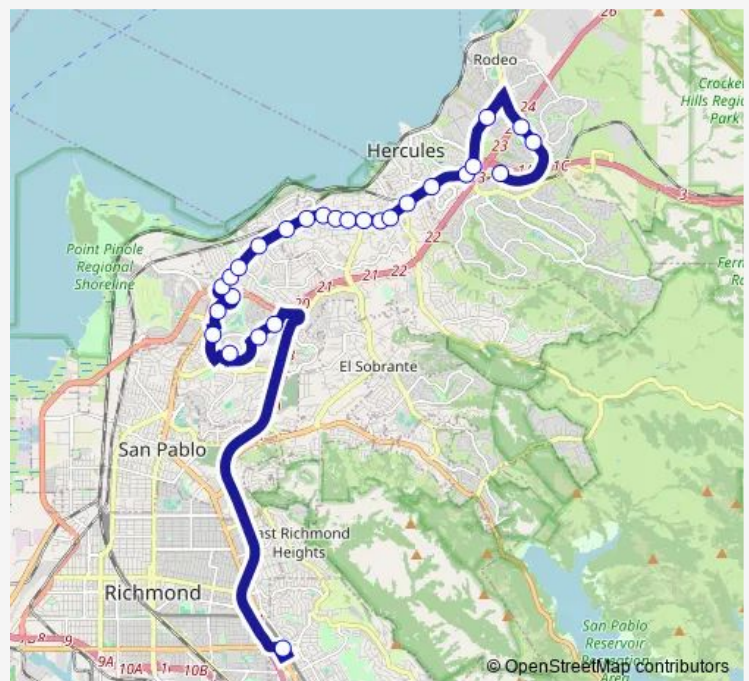

Bus J Hercules Transit Center - Pinole - Richmond - Bart

[Go to website](#)

Direction

El Cerrito del Norte Station (Stop B7) — Hercules Transit Center

20 stops

[Open route schedule](#)

- El Cerrito del Norte Station (Stop B7)
- Richmond Parkway Transit Center
- Richmond Parkway Eastbound - Hilltop Bayview
- Richmond Parkway and Lakeside Dr - Eastbound
- San Pablo Ave and Kay Rd
- San Pablo Ave and Crestwood Dr - Northbound
- San Pablo Ave and Shamrock Dr - Northbound
- San Pablo Ave and Tara Hills Dr - Northbound
- San Pablo Ave and Belmont Way
- San Pablo Ave and Crestview Dr
- San Pablo Ave and Meadow Ave
- San Pablo Ave and Sunnyview Dr - Westbound
- San Pablo Ave and 4th Ave
- San Pablo Ave and Appian Way - Westbound
- San Pablo Ave and Alvarez Ave
- San Pablo and Oak Ridge Rd
- San Pablo Ave and John St - Northbound
- San Pablo Ave and Hercules Ave - Northbound
- San Pablo Ave and Sycamore
- Hercules Transit Center

Route schedule

El Cerrito del Norte Station (Stop B7) — Hercules Transit Center

Monday	05:14-19:35
Tuesday	05:14-19:35
Wednesday	05:14-19:35
Thursday	05:14-19:35
Friday	05:14-19:35
Saturday	—
Sunday	—

Route info

Direction: El Cerrito del Norte Station (Stop B7)

Stops: 20

Trip Duration: 0 hour 36 min

J — Hercules Transit Center - Pinole - Richmond - Bart **BusMaps**

Direction

Yard — El Cerrito del Norte Station (Stop B7)

Route info

Direction: Yard

Stops: 2

Trip Duration: 0 hour 20 min

Direction

El Cerrito del Norte Station (Stop B7) — Hercules Transit Center

27 stops

[Open route schedule](#)