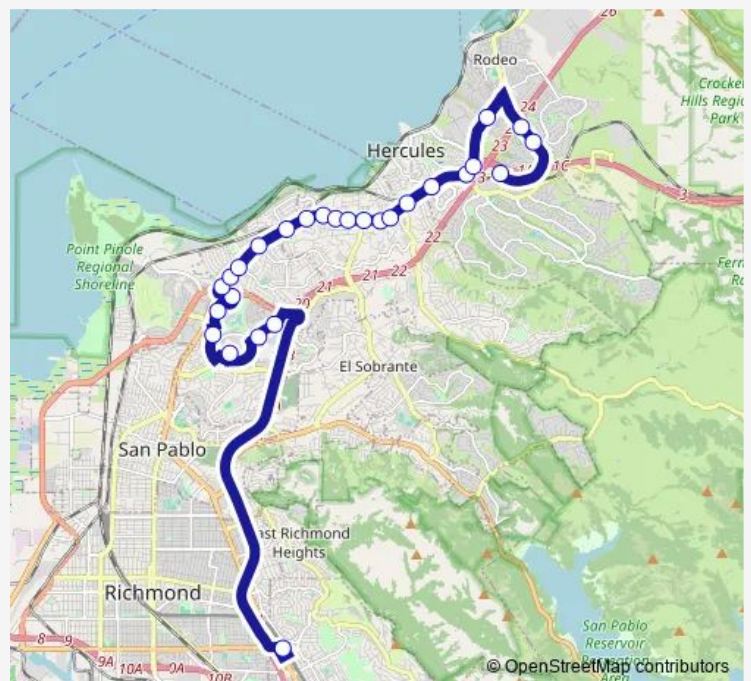

Bus J Hercules Transit Center - Pinole - Richmond - Bart

[Go to website](#)

Direction

El Cerrito del Norte Station (Stop B7) — Hercules Transit Center

20 stops

[Open route schedule](#)

- El Cerrito del Norte Station (Stop B7)
- Richmond Parkway Transit Center
- Richmond Parkway Eastbound - Hilltop Bayview
- Richmond Parkway and Lakeside Dr - Eastbound
- San Pablo Ave and Kay Rd
- San Pablo Ave and Crestwood Dr - Northbound
- San Pablo Ave and Shamrock Dr - Northbound
- San Pablo Ave and Tara Hills Dr - Northbound
- San Pablo Ave and Belmont Way
- San Pablo Ave and Crestview Dr
- San Pablo Ave and Meadow Ave
- San Pablo Ave and Sunnyview Dr - Westbound
- San Pablo Ave and 4th Ave
- San Pablo Ave and Appian Way - Westbound
- San Pablo Ave and Alvarez Ave
- San Pablo and Oak Ridge Rd
- San Pablo Ave and John St - Northbound
- San Pablo Ave and Hercules Ave - Northbound
- San Pablo Ave and Sycamore
- Hercules Transit Center

Route schedule

El Cerrito del Norte Station (Stop B7) — Hercules Transit Center

Monday	05:14-19:35
Tuesday	05:14-19:35
Wednesday	05:14-19:35
Thursday	05:14-19:35
Friday	05:14-19:35
Saturday	—
Sunday	—

Route info

Direction: El Cerrito del Norte Station (Stop B7)

Stops: 20

Trip Duration: 0 hour 36 min

J — Hercules Transit Center - Pinole - Richmond - Bart **BusMaps**

Direction

Yard — Pinole Valley High School

2 stops

Stops: 2

Trip Duration: 0 hour 15 min

Direction

El Cerrito del Norte Station (Stop B7) — Pinole Valley High School

20 stops

[Open route schedule](#)

El Cerrito del Norte Station (Stop B7)

Richmond Parkway Transit Center