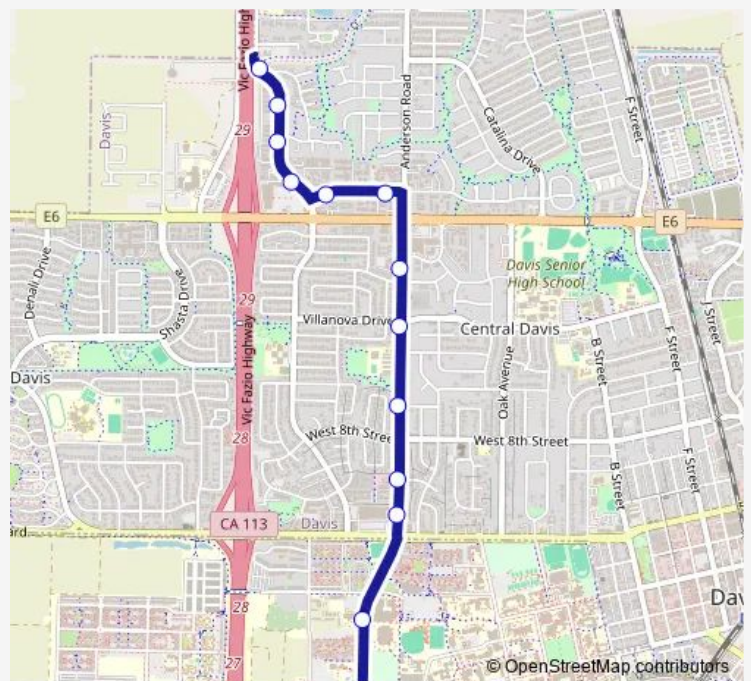

Sycamore Ln & Chaparral Apts (Sb)

Sycamore Ln & Antelope (Sb)

Sycamore Ln & Marketplace (Sb)

Alvarado Ave & Sycamore (Eb)

Alvarado Ave & Anderson (Eb)

Anderson Rd & Hanover Drive/Anderson Plaza/Savemart (Sb)

Anderson Rd & Villanova Drive (Sb)

Anderson Rd & Amherst Drive (Sb)

Anderson & Sunset (Sb)

Anderson Rd & Russell Blvd (Sb)

La Rue Rd & Orchard/ARC (Sb)

Silo Terminal & Center Island (Wb)

**Route schedule**

North Sycamore Loop (Nb) — Silo Terminal & Center Island (Wb)

Monday	06:57-22:47
Tuesday	06:57-22:47
Wednesday	06:57-22:47
Thursday	06:57-22:47
Friday	06:57-22:47
Saturday	—
Sunday	—

**Route info**

Direction: North Sycamore Loop (Nb)

Stops: 13

Trip Duration: 0 hour 18 min

## Direction

Silo Terminal & Center Island (Wb) — North Sycamore Loop (Nb)

12 stops

[Open route schedule](#)

Silo Terminal & Center Island (Wb)

La Rue Rd & Orchard/ARC (Nb)

Anderson Rd & Russell Blvd (Nb)

Anderson & Sunset (Nb)