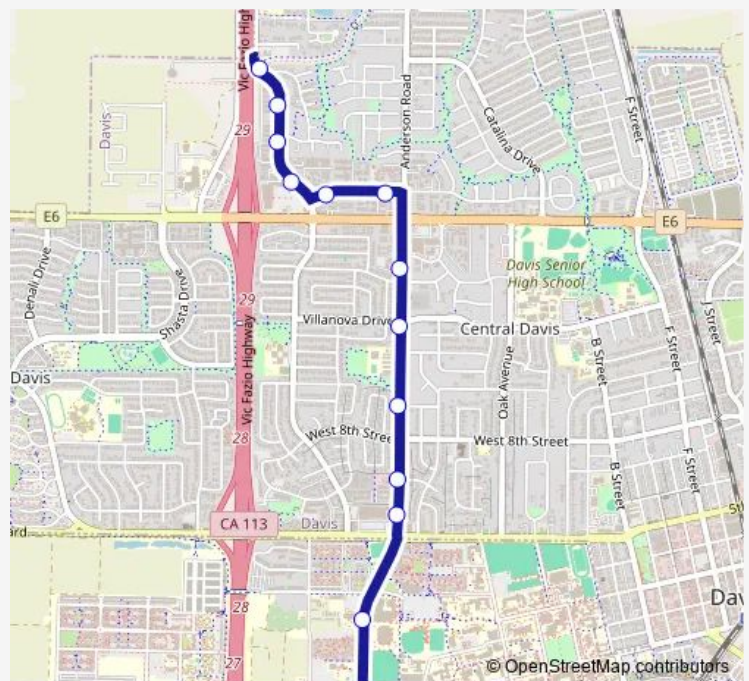

Sycamore Ln & Antelope (Sb)

Sycamore Ln & Marketplace (Sb)

Alvarado Ave & Sycamore (Eb)

Alvarado Ave & Anderson (Eb)

Anderson Rd & Hanover Drive/Anderson Plaza/Savemart (Sb)

Anderson Rd & Villanova Drive (Sb)

Anderson Rd & Amherst Drive (Sb)

Anderson & Sunset (Sb)

Anderson Rd & Russell Blvd (Sb)

La Rue Rd & Orchard/ARC (Sb)

Silo Terminal & Center Island (Wb)

Route schedule

North Sycamore Loop (Nb) — Silo Terminal & Center Island (Wb)

Monday	06:57-22:47
Tuesday	06:57-22:47
Wednesday	06:57-22:47
Thursday	06:57-22:47
Friday	06:57-22:47
Saturday	—
Sunday	—

Route info

Direction: North Sycamore Loop (Nb)

Stops: 13

Trip Duration: 0 hour 18 min

J — Anderson/Alvarado/N Sycamore/Silo Terminal

Direction

Silo Terminal & Center Island (Wb) — North Sycamore Loop (Nb)

12 stops

[Open route schedule](#)

Silo Terminal & Center Island (Wb)

La Rue Rd & Orchard/ARC (Nb)