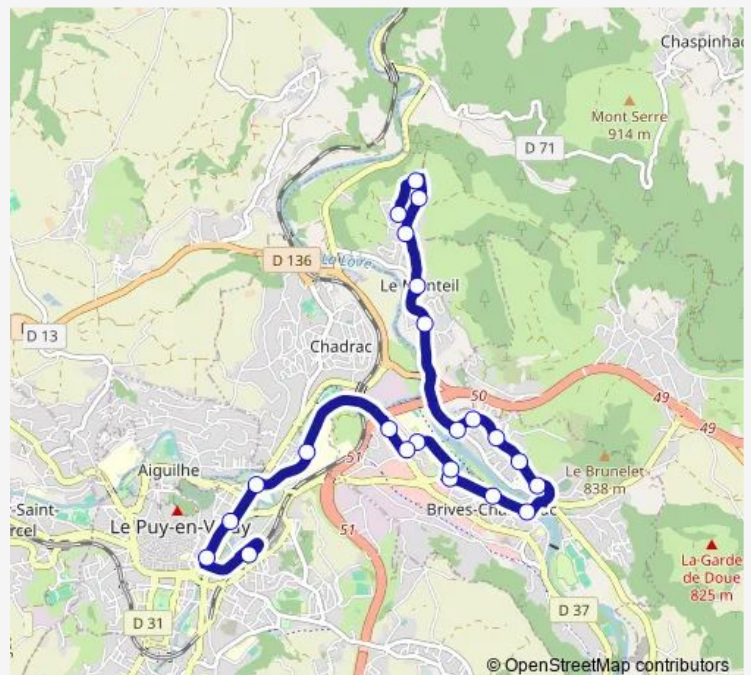

Saturday 07:50-18:45

Sunday —

Route info

Direction: LES Pechers

Stops: 23

Trip Duration: 0 hour 22 min

J — LE Monteil-Pole Intermodal

Place Cadelade

Pole Intermodal

Direction

Pole Intermodal — Place DU Martouret

20 stops

[Open route schedule](#)

Pole Intermodal

Square Coiffier

Republique

Saturday 19:20

Sunday —

Route info

Direction: Pole Intermodal

Stops: 20

Trip Duration: 0 hour 13 min

Direction

Pole Intermodal — LES Pechers

Direction: Pole Intermodal

Stops: 20

Trip Duration: 0 hour 20 min

Direction

Pole Intermodal — LES Pechers

27 stops

[Open route schedule](#)

Pole Intermodal