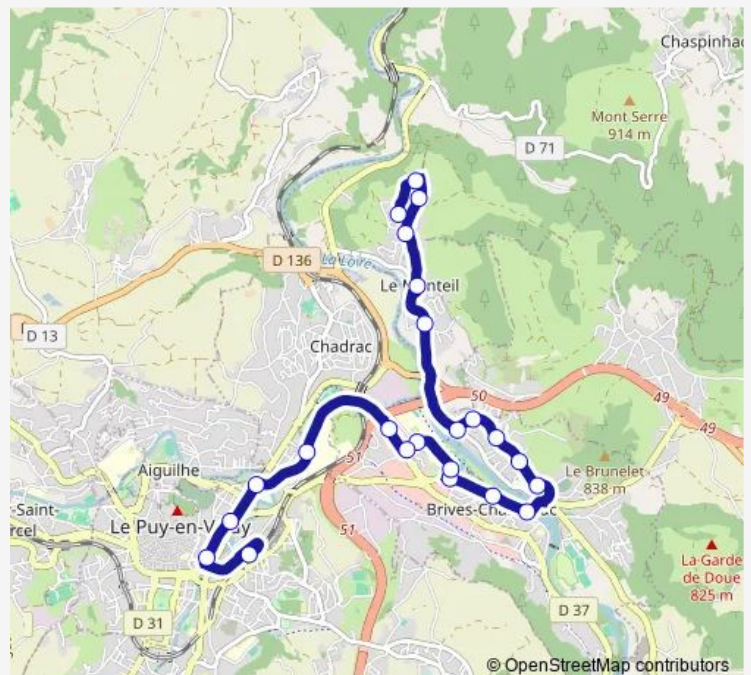

Saturday 07:50-18:45

Sunday —

Route info

Direction: LES Pechers

Stops: 23

Trip Duration: 0 hour 22 min

J — LE Monteil-Pole Intermodal

Place Cadelade

Pole Intermodal

Direction

Pole Intermodal — Place DU Martouret

20 stops

[Open route schedule](#)

Pole Intermodal

Square Coiffier

Republique

Saturday 19:20

Sunday —

Route info

Direction: Pole Intermodal

Stops: 20

Trip Duration: 0 hour 13 min

Direction

Pole Intermodal — LES Pechers

Direction: Pole Intermodal

Stops: 20

Trip Duration: 0 hour 20 min

Direction

Pole Intermodal — LES Pechers

27 stops

[Open route schedule](#)

Pole Intermodal