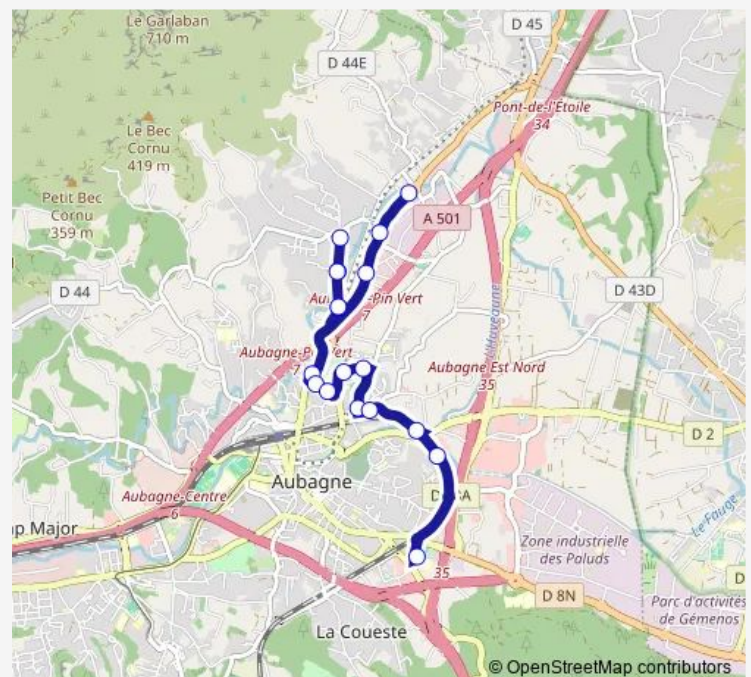

Route schedule

Cigardonne — Collège Lakanal

Monday 07:17-13:25

Tuesday 07:17-13:25

Wednesday 07:17-08:19

Thursday 07:17-13:25

Friday 07:17-13:25

Saturday —

Sunday —

Route info

Direction: Cigardonne

Stops: 18

Trip Duration: 0 hour 28 min

J — Cigardonne - Solans - Collège Lakanal

Direction

Collège Lakanal — Cigardonne

18 stops

[Open route schedule](#)

Collège Lakanal

La Comtesse

Pont de Lamagnon Bisb

Jeanne d'Arc

Passage à Niveau

Centre des Impôts

Wednesday 11:15-12:10

Thursday 12:10-17:10

Friday 12:10-17:10

Saturday —

Sunday —

Route info

Direction: Collège Lakanal

Stops: 18