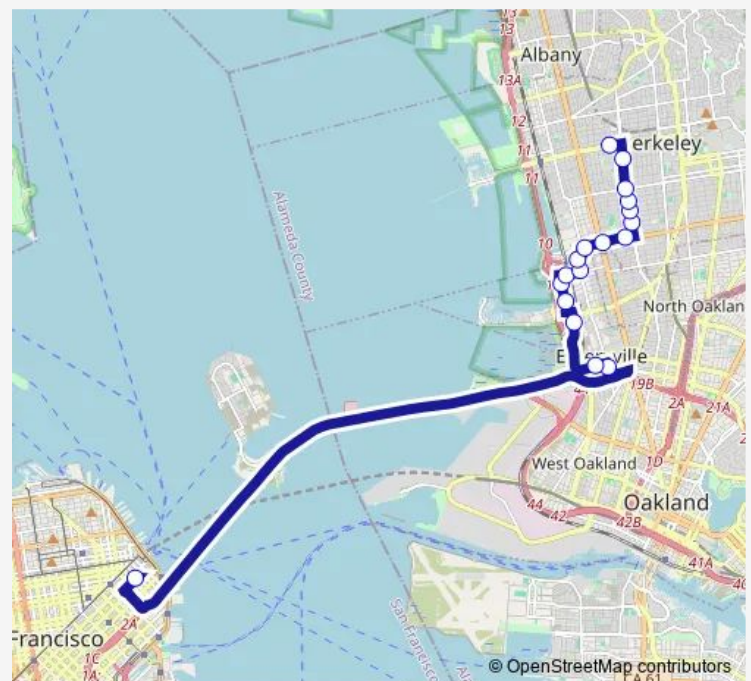

### Route schedule

Salesforce Transit Center Bay 35 — University Av & Acton St

Monday 16:45-19:10

Tuesday 16:45-19:10

Wednesday 16:45-19:10

Thursday 16:45-19:10

Friday 16:45-19:10

Saturday —

### Route info

Direction: Salesforce Transit Center Bay 35

Stops: 18

Trip Duration: 0 hour 38 min

J — Sacramento - Christie Transbay

**Direction**

Sacramento St &amp; University Av — Salesforce Transit Center