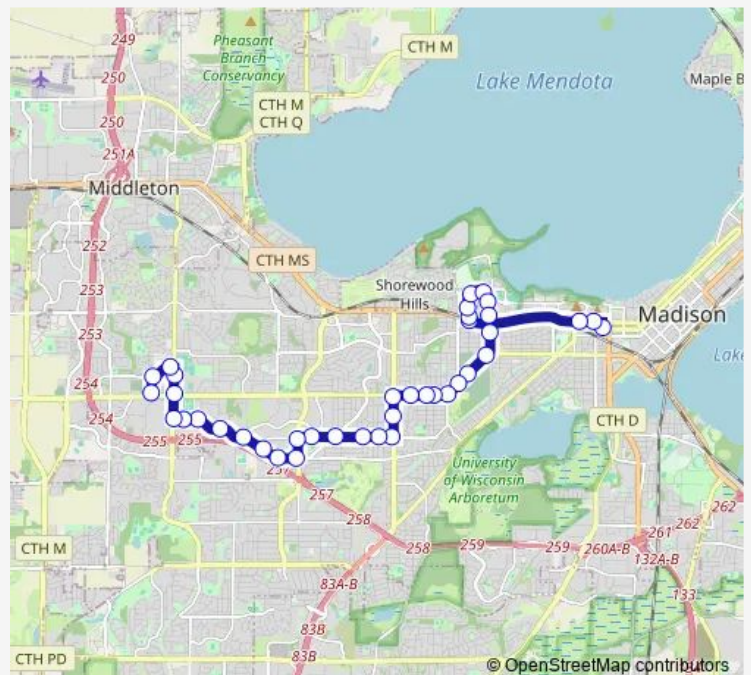

Mineral Point at S Midvale

Mineral Point at S Owen

Mineral Point at Westmorland

Route schedule

S Westfield at Mineral Point — N Brooks at W Johnson

Monday 05:20-23:20

Tuesday 05:20-23:20

Wednesday 05:20-23:20

Thursday 05:20-23:20

Friday 05:20-23:20

Saturday 05:20-23:20

Sunday 05:20-22:20

Route info

Direction: S Westfield at Mineral Point

Stops: 36

Trip Duration: 0 hour 30 min

J — Route J

Mineral Point at Toepfer

Speedway at Glenway

Speedway at S Franklin

Speedway at Hillcrest

Highland at Regent

Highland at University

Highland at V A Hospital

Stops: 39

Trip Duration: 0 hour 30 min

S Whitney at Tokay

Odana at S Whitney

Odana at Medical

Odana at Tokay

Odana at Research Park

Odana at Potomac