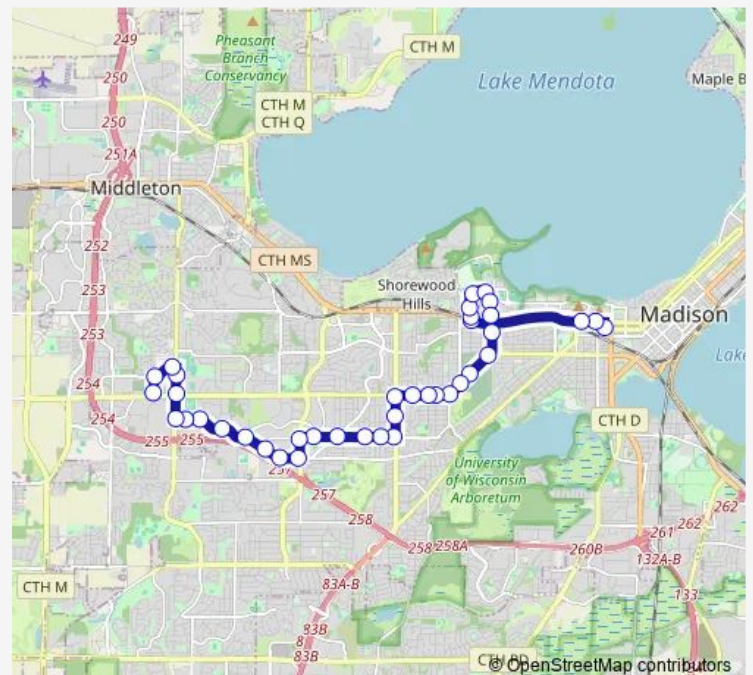

Mineral Point at S Midvale

Mineral Point at S Owen

Mineral Point at Westmorland

Route schedule

S Westfield at Mineral Point — N Brooks at W Johnson

Monday 05:20-23:20

Tuesday 05:20-23:20

Wednesday 05:20-23:20

Thursday 05:20-23:20

Friday 05:20-23:20

Saturday 05:20-23:20

Sunday 05:20-22:20

Route info

Direction: S Westfield at Mineral Point

Stops: 36

Trip Duration: 0 hour 27 min

J — Route J

Mineral Point at Toepfer

Speedway at Glenway

Speedway at S Franklin

Speedway at Hillcrest

Highland at Regent

Highland at University

Highland at V A Hospital

Stops: 39

Trip Duration: 0 hour 33 min

S Whitney at Tokay

Odana at S Whitney

Odana at Medical

Odana at Tokay

Odana at Research Park

Odana at Potomac