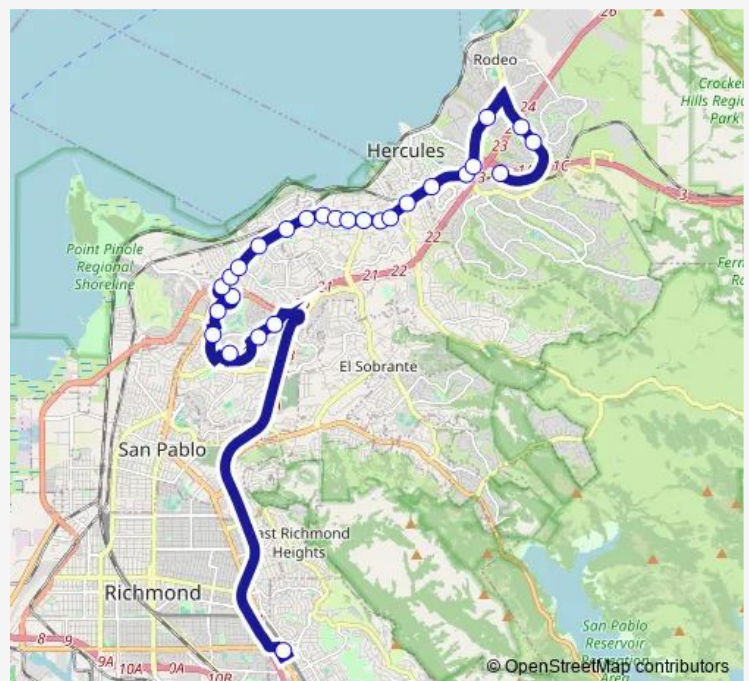

Bus J Hercules Transit Center - Pinole - Richmond - Bart

[Go to website](#)

Direction

El Cerrito del Norte Station (Stop B7) — Hercules Transit Center

20 stops

[Open route schedule](#)

- El Cerrito del Norte Station (Stop B7)
- Richmond Parkway Transit Center
- Richmond Parkway Eastbound - Hilltop Bayview
- Richmond Parkway and Lakeside Dr - Eastbound
- San Pablo Ave and Kay Rd
- San Pablo Ave and Crestwood Dr - Northbound
- San Pablo Ave and Shamrock Dr - Northbound
- San Pablo Ave and Tara Hills Dr - Northbound
- San Pablo Ave and Belmont Way
- San Pablo Ave and Crestview Dr
- San Pablo Ave and Meadow Ave
- San Pablo Ave and Sunnyview Dr - Westbound
- San Pablo Ave and 4th Ave
- San Pablo Ave and Appian Way - Westbound
- San Pablo Ave and Alvarez Ave
- San Pablo and Oak Ridge Rd
- San Pablo Ave and John St - Northbound
- San Pablo Ave and Hercules Ave - Northbound
- San Pablo Ave and Sycamore
- Hercules Transit Center

Route schedule

El Cerrito del Norte Station (Stop B7) — Hercules Transit Center

Monday	05:14-19:35
Tuesday	05:14-19:35
Wednesday	05:14-19:35
Thursday	05:14-19:35
Friday	05:14-19:35
Saturday	—
Sunday	—

Route info

Direction: El Cerrito del Norte Station (Stop B7)

Stops: 20

Trip Duration: 0 hour 36 min

J — Hercules Transit Center - Pinole - Richmond - Bart **BusMaps**

Direction

Yard — El Cerrito del Norte Station (Stop B7)

Trip Duration: 0 hour 20 min

Direction

El Cerrito del Norte Station (Stop B7) — Hercules Transit Center

27 stops

[Open route schedule](#)

El Cerrito del Norte Station (Stop B7)

Blume Dr and Auto Plaza - Southbound