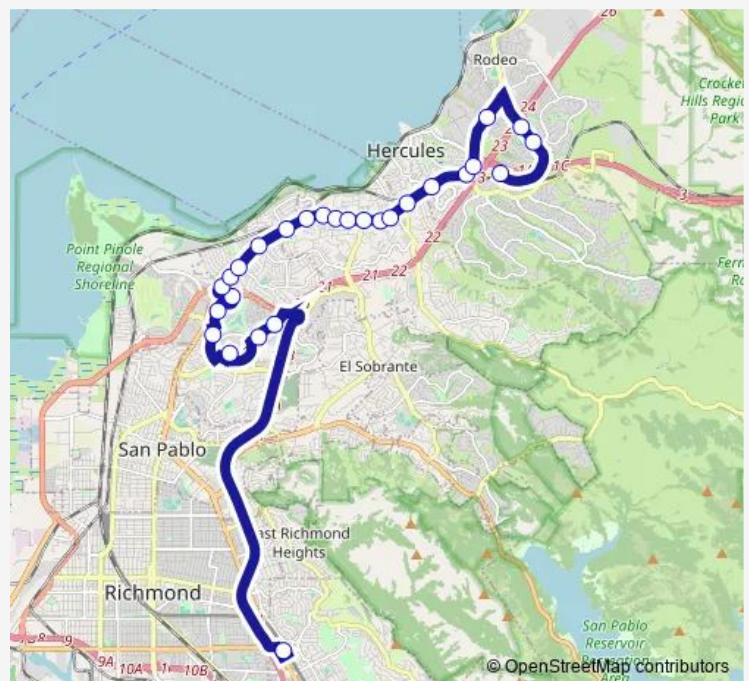

Bus J Hercules Transit Center - Pinole - Richmond - Bart

[Go to website](#)

Direction

El Cerrito del Norte Station (Stop B7) — Hercules Transit Center

20 stops

[Open route schedule](#)

- El Cerrito del Norte Station (Stop B7)
- Richmond Parkway Transit Center
- Richmond Parkway Eastbound - Hilltop Bayview
- Richmond Parkway and Lakeside Dr - Eastbound
- San Pablo Ave and Kay Rd
- San Pablo Ave and Crestwood Dr - Northbound
- San Pablo Ave and Shamrock Dr - Northbound
- San Pablo Ave and Tara Hills Dr - Northbound
- San Pablo Ave and Belmont Way
- San Pablo Ave and Crestview Dr
- San Pablo Ave and Meadow Ave
- San Pablo Ave and Sunnyview Dr - Westbound
- San Pablo Ave and 4th Ave
- San Pablo Ave and Appian Way - Westbound
- San Pablo Ave and Alvarez Ave
- San Pablo and Oak Ridge Rd
- San Pablo Ave and John St - Northbound
- San Pablo Ave and Hercules Ave - Northbound
- San Pablo Ave and Sycamore
- Hercules Transit Center

Route schedule

El Cerrito del Norte Station (Stop B7) — Hercules Transit Center

Monday	05:14-19:35
Tuesday	05:14-19:35
Wednesday	05:14-19:35
Thursday	05:14-19:35
Friday	05:14-19:35
Saturday	—
Sunday	—

Route info

Direction: El Cerrito del Norte Station (Stop B7)

Stops: 20

Trip Duration: 0 hour 36 min

J — Hercules Transit Center - Pinole - Richmond - Bart **BusMaps**

Direction

Yard — El Cerrito del Norte Station (Stop B7)

Trip Duration: 0 hour 20 min

Direction

El Cerrito del Norte Station (Stop B7) — Hercules Transit Center

27 stops

[Open route schedule](#)

El Cerrito del Norte Station (Stop B7)

Blume Dr and Auto Plaza - Southbound