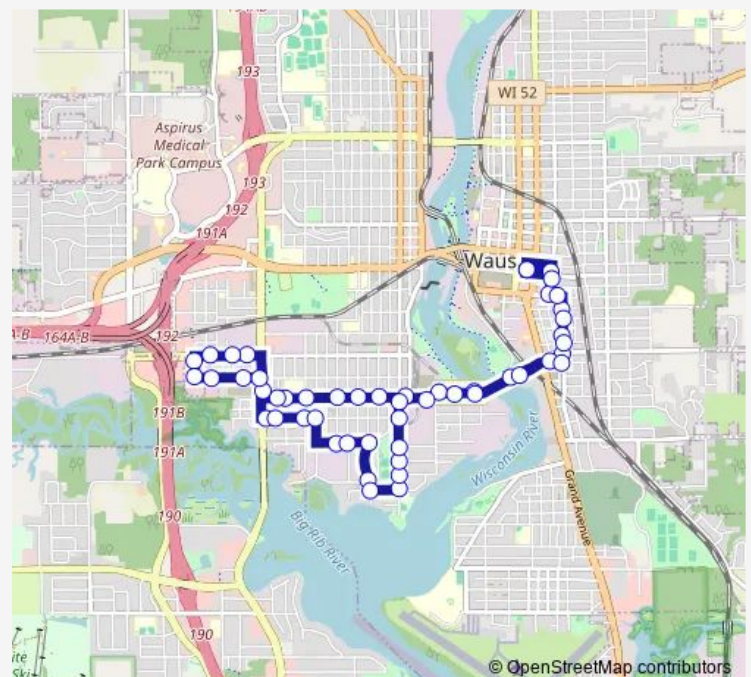

Thomas St. @ 3rd Ave.

Thomas St. @ 5th Ave.

Thomas St. @ 7th Ave.

Thomas St. @ 9th Ave.

Thomas St. @ 12th Ave.

Thomas St. @ 14th Ave.

Thomas St. @ 15th Ave.

17th Ave. @ Sheridan Rd.

Sherman St. @ 19th Ave.

Sherman St. @ 20th Ave.

Sherman St. @ 21st Place

Route schedule

Transit Center J — Transit Center J

Monday 07:00-18:00

Tuesday 07:00-18:00

Wednesday 07:00-18:00

Thursday 07:00-18:00

Friday 07:00-18:00

Saturday —

Sunday —

Route info

Direction: Transit Center J

Stops: 51

Trip Duration: 0 hour 30 min

J — Thomas Street

BusMaps

22nd Ave. @ Sherman St.

22nd Ave. @ Rosecrans St.

Rosecrans St. @ 21st Place

Rosecrans St. @ 19th Ave.

Rosecrans St. @ 17th Ave.

17th Ave. @ Bopf St.