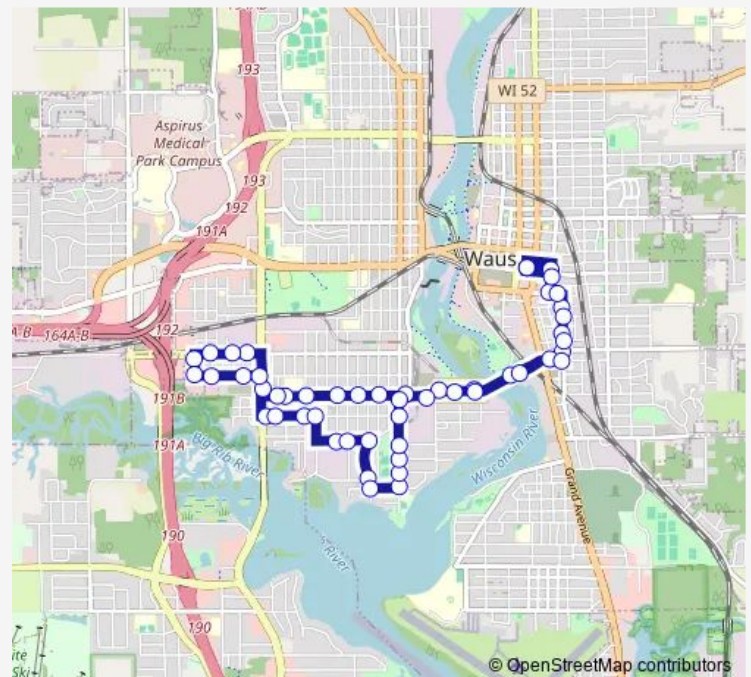

Thomas St. @ 3rd Ave.

Thomas St. @ 5th Ave.

Thomas St. @ 7th Ave.

Thomas St. @ 9th Ave.

Thomas St. @ 12th Ave.

Thomas St. @ 14th Ave.

Thomas St. @ 15th Ave.

17th Ave. @ Sheridan Rd.

Sherman St. @ 19th Ave.

Sherman St. @ 20th Ave.

Sherman St. @ 21st Place

Route schedule

Transit Center J — Transit Center J

Monday 06:37-18:00

Tuesday 06:37-18:00

Wednesday 06:37-18:00

Thursday 06:37-18:00

Friday 06:37-18:00

Saturday —

Sunday —

Route info

Direction: Transit Center J

Stops: 51

Trip Duration: 0 hour 30 min

J — Thomas Street

22nd Ave. @ Sherman St.

22nd Ave. @ Rosecrans St.

Rosecrans St. @ 21st Place

Rosecrans St. @ 19th Ave.

Rosecrans St. @ 17th Ave.

17th Ave. @ Bopf St.

Bopf St. @ 15th Ave.