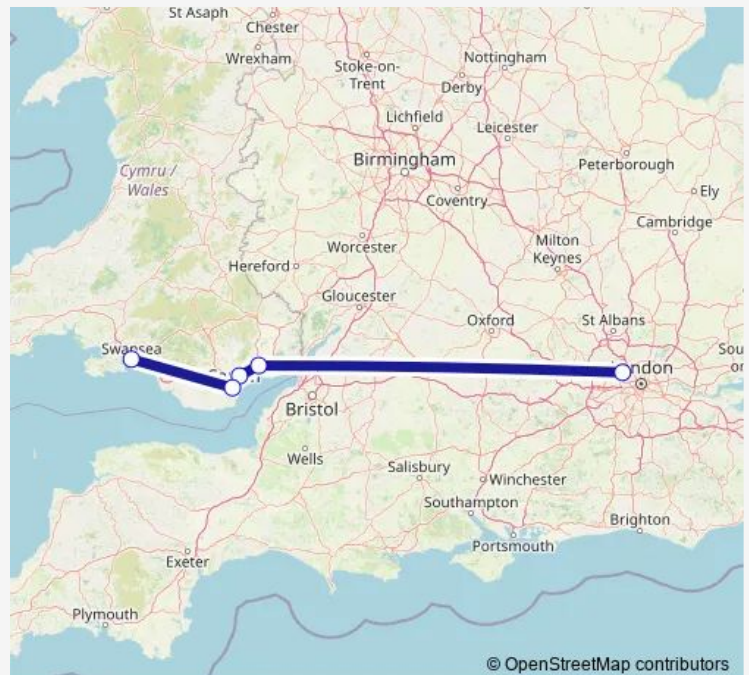

Coach Service W14 Swansea - Tokyngton,london

[Go to website](#)**Direction**Wembley Stadium Pink Coach Parking South Way —
Swansea Bus Station Stand B

5 stops

[Open route schedule](#)

Wembley Stadium Pink Coach Parking South Way

Kingsway K14

Malthouse Avenue

Sophia Gardens

Swansea Bus Station Stand B

Route scheduleWembley Stadium Pink Coach Parking South Way —
Swansea Bus Station Stand B

Monday	22:45-23:15
Tuesday	23:15
Wednesday	23:15
Thursday	23:15
Friday	22:45-23:15
Saturday	18:00-23:15
Sunday	23:15

Route infoDirection: Wembley Stadium Pink Coach Parking South
Way

Stops: 5

Trip Duration: 4 hour 20 min

Direction

Swansea Bus Station Stand B — Wembley Stadium Pink Coach Parking South Way

5 stops

[Open route schedule](#)