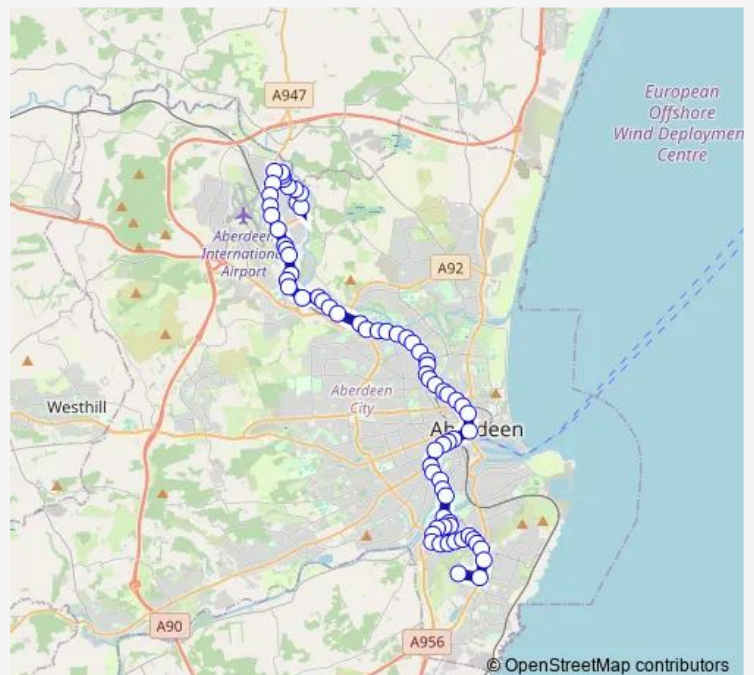

### Route schedule

Shopping Centre & Academy — Lochside Academy

Monday 07:00

Tuesday 07:00

Wednesday 07:00

Thursday 07:00

Friday 07:00

Saturday —

### Route info

Direction: Shopping Centre & Academy

Stops: 71

Trip Duration: 1 hour 19 min

■ 18S — Dyce - Lochside Academy

Mugiemoss Walk

River Don Park

River Don Gardens