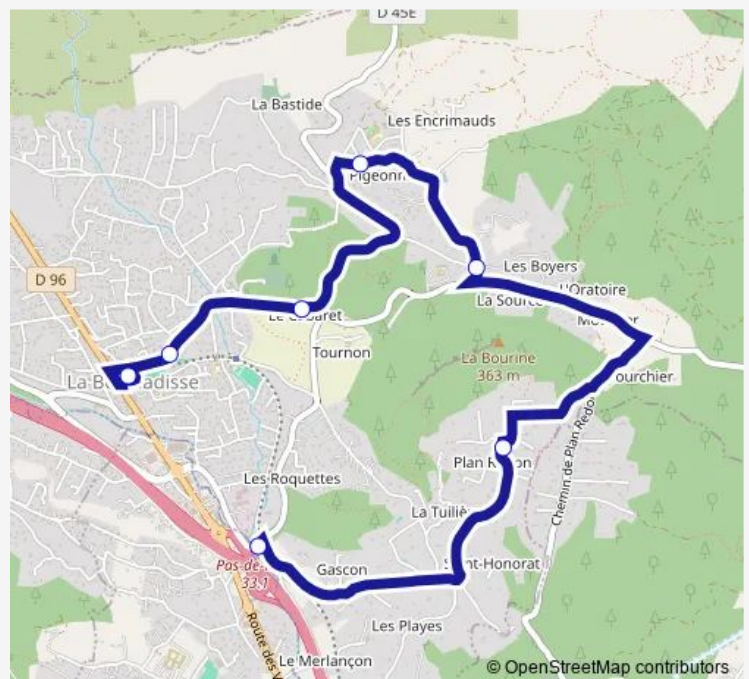

Bus 18s La Bouilladisse - Les Playes <> Bouilladisse Gare

[Go to website](#)

Direction

L'Oratoire — Boulodrome

7 stops

[Open route schedule](#)

L'Oratoire

Plan de Redon

Tuesday 06:53-07:53

Wednesday 06:53-07:53

Thursday 06:53-07:53

Friday 06:53-07:53

Saturday —

Sunday —

Route info

Direction: L'Oratoire

Stops: 7

Trip Duration: 0 hour 27 min

Direction

Boulodrome — Le Pigeonnier

7 stops

[Open route schedule](#)

Boulodrome

Zone Commerciale C