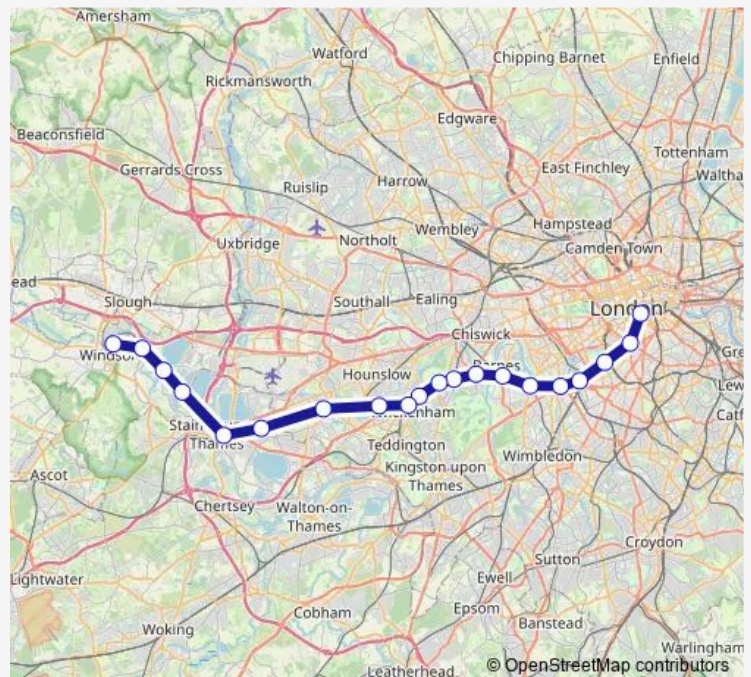

Queenstown Road (Battersea)

Clapham Junction

Wandsworth Town

Putney

Barnes

Barnes Bridge

Chiswick

Kew Bridge

Sunnymeads

Datchet

Windsor & Eton Riverside

Route schedule

London Waterloo — Windsor & Eton Riverside

Monday 17:24

Tuesday 17:24

Wednesday 17:24

Thursday 17:24

Friday 17:24

Saturday 05:42-00:12⁺¹

Sunday 00:12-23:44

Route info

Direction: London Waterloo

Stops: 21

Trip Duration: 1 hour 10 min

Sw:Wat->Wnr — SW train service from WAT to Wnr

Direction

London Waterloo — Windsor & Eton Riverside

20 stops

[Open route schedule](#)

London Waterloo

Vauxhall

Queenstown Road (Battersea)