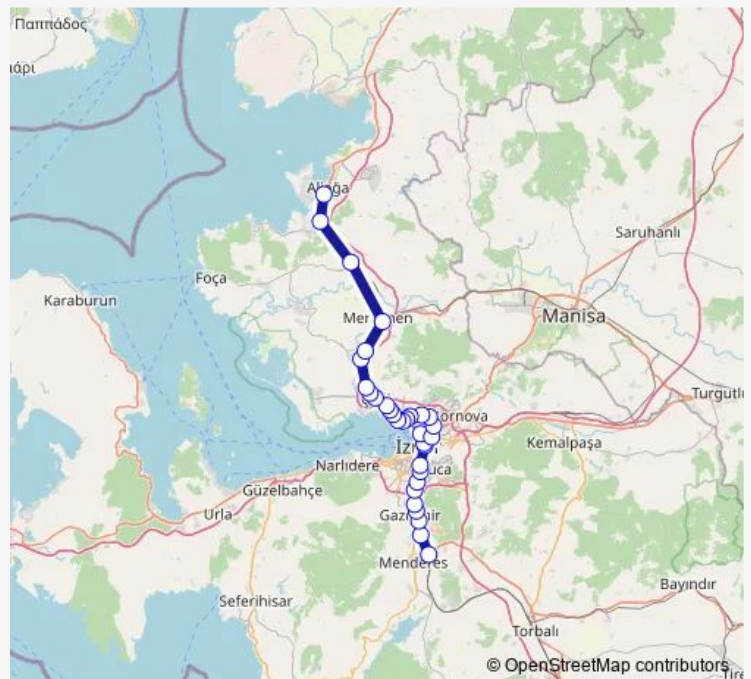

### Direction

Çiğli — Tepeköy

30 stops

[Open route schedule](#)

- Çiğli
- Mavişehir
- Şemikler
- Demirköprü
- Nergiz
- Karşıyaka
- Alaybey
- Naldöken
- Turan
- Bayraklı
- Salhane
- Halkapınar
- Alsancak
- Hilal
- Kemer
- Şirinyer
- Koşu
- İnkılap
- Semt Garajı
- Esbaşı
- Gaziemir

### Route schedule

Çiğli — Tepeköy

Monday	05:15
Tuesday	05:15
Wednesday	05:15
Thursday	05:15
Friday	05:15
Saturday	05:15
Sunday	05:15

### Route info

Direction: Çiğli

Stops: 30

Trip Duration: 1 hour 31 min

■ Çiğli-Tepeköy

BusMaps

Sarnıç

Adnan Menderes