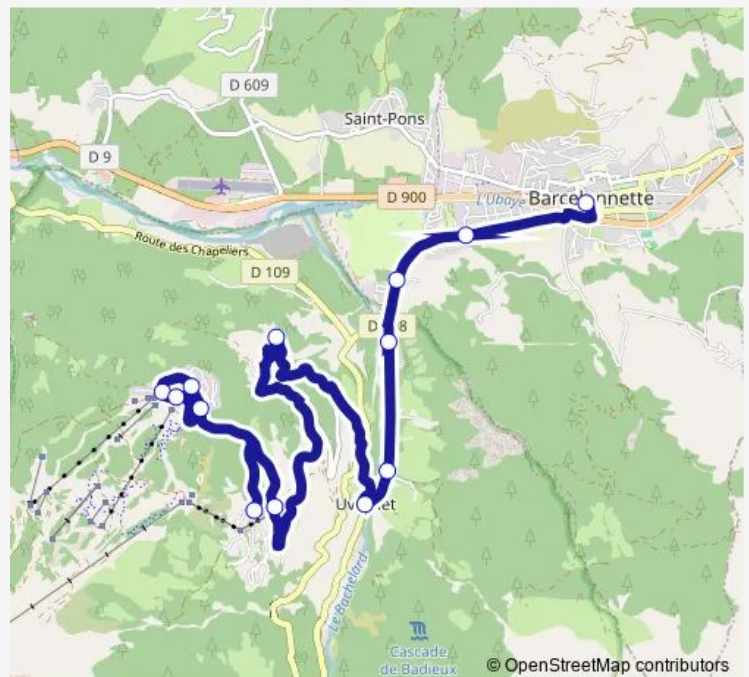

Direction

Ecole de Molanes — Place Aime Gassier

13 stops

[Open route schedule](#)

Ecole de Molanes

Agences

Gendarmerie

Maison Pra Loup

Place Aime Gassier

Route schedule

Ecole de Molanes — Place Aime Gassier

Monday	16:35
Tuesday	16:35
Wednesday	—
Thursday	16:35
Friday	17:11
Saturday	—
Sunday	—

Route info

Direction: Ecole de Molanes

Stops: 13

Trip Duration: 0 hour 35 min

Direction

Place Aime Gassier — Berangere

13 stops

[Open route schedule](#)

Place Aime Gassier

Chemin de Coulenguïou

Golf

Trip Duration: 0 hour 50 min

Direction

Gendarmerie — Place Aime Gassier

13 stops

[Open route schedule](#)

Gendarmerie

Maison Pra Loup

La Poste