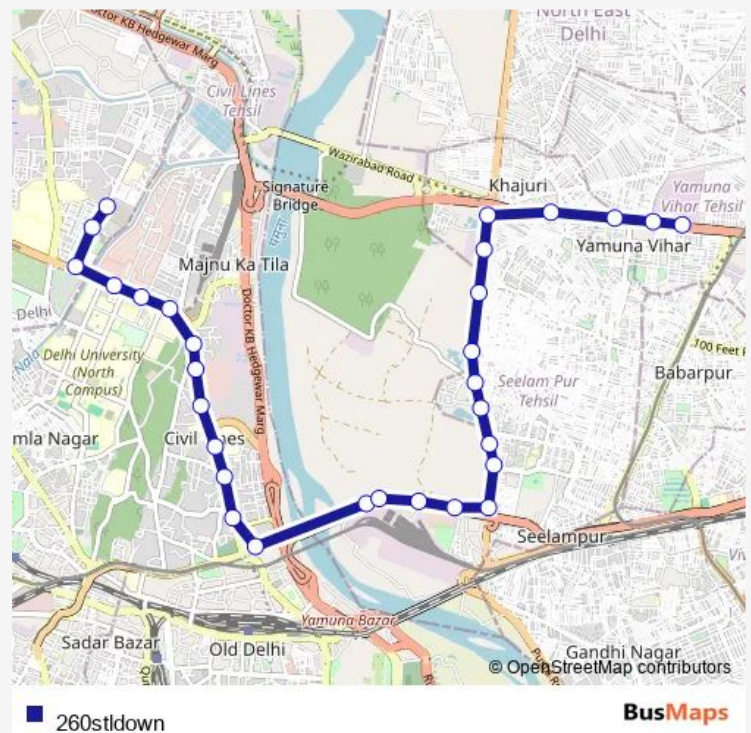

Thursday 05:07-19:27

Friday 05:07-19:27

Saturday 05:07-19:27

Sunday 05:07-19:27

Route info

Direction: BBM Cluster Depot

Stops: 30

Trip Duration: 0 hour 52 min