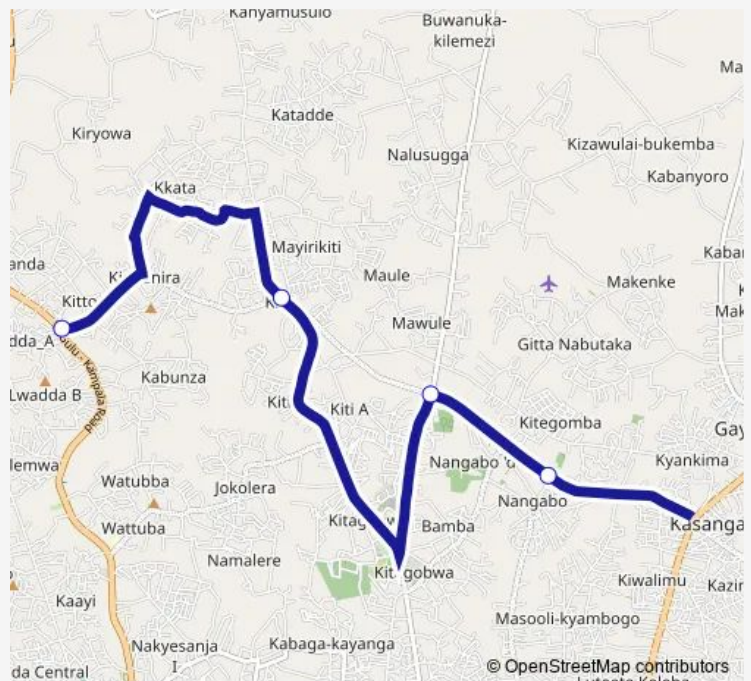

Bus WA012 Kasangati-Matugga Stage

[Go to website](#)

Direction

Matugga Mosque — Miracle Christian Fellowship Ministries

4 stops

[Open route schedule](#)

Matugga Mosque

Kasangati Matugga Rd - Kiti Rd

Timor Shopping Centre

Miracle Christian Fellowship Ministries

Route schedule

Matugga Mosque — Miracle Christian Fellowship Ministries

Monday	06:30-19:00
Tuesday	06:30-19:00
Wednesday	06:30-19:00
Thursday	06:30-19:00
Friday	06:30-19:00
Saturday	06:30-19:00
Sunday	06:30-19:00

Route info

Direction: Matugga Mosque

Stops: 4

Trip Duration: 0 hour 13 min

WA012 — Kasangati-Matugga Stage

WA012 Bus time schedules and route maps are available in an offline PDF at busmaps.com. Use the busmaps.com website to see live bus times, train schedule or subway schedule, and step-by-step directions for all public transit in Kampala