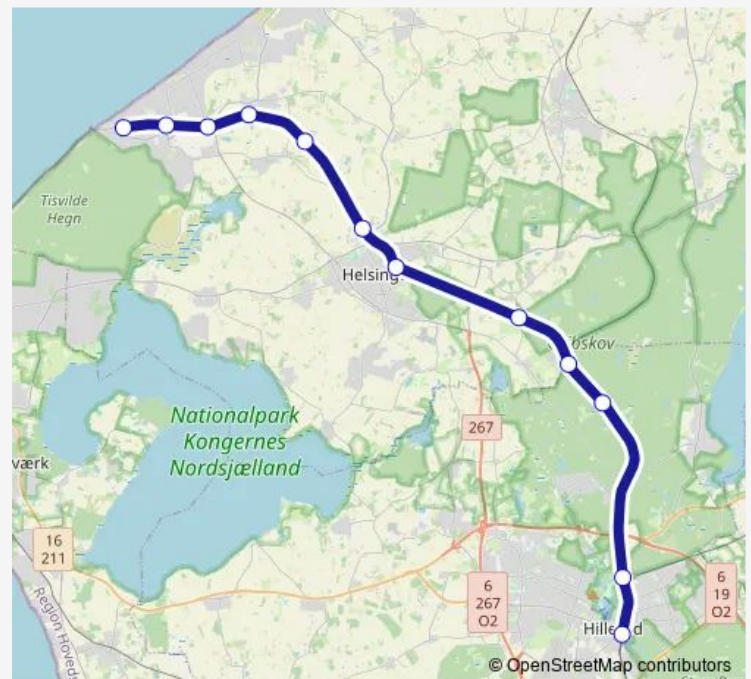

### Direction

Tisvildeleje St. — Hillerød St.

12 stops

[Open route schedule](#)

Tisvildeleje St.

Godhavn St.

Holløse St.

Vejby St.

Ørby St.

Troldebakkerne St.

Helsingør St.

Duemose St.

Kagerup St. (Hillerød)

Gribsø St.

Slotspavillonen St.

Hillerød St.

### Route schedule

Tisvildeleje St. — Hillerød St.

Monday	05:23-00:29 <sup>+1</sup>
Tuesday	05:23-00:29 <sup>+1</sup>
Wednesday	05:23-00:29 <sup>+1</sup>
Thursday	05:23-00:29 <sup>+1</sup>
Friday	05:23-00:29 <sup>+1</sup>
Saturday	06:11-00:18 <sup>+1</sup>
Sunday	06:11-00:18 <sup>+1</sup>

### Route info

Direction: Tisvildeleje St.

Stops: 12

Trip Duration: 0 hour 35 min

■ 960R

BusMaps

**Direction**

Hillerød St. — Tisvildeleje St.