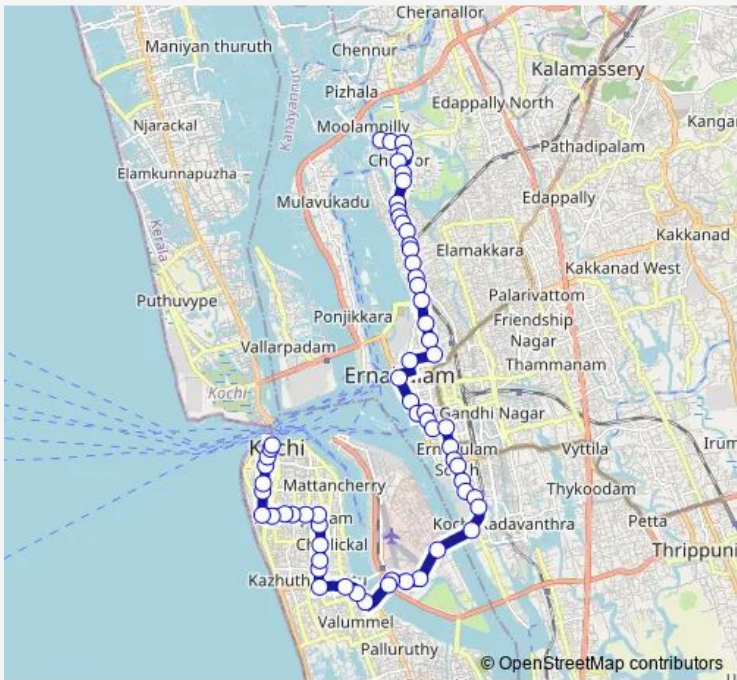

Bus Chittoor Ferry ↔ Fort Kochi

[Go to website](#)

Direction
Chittoor Ferry — Fort Kochi Stand

62 stops

[Open route schedule](#)

- Chittoor Ferry
- Kolarikkal Kurishu Palli
- Shap Pady
- Hmc
- Chittoor Temple
- South Chittoor Palli
- Divine Nagar
- Vaduthala Palam
- Vaduthala Palli
- Vaduthala
- Vaduthala Valavu
- Kurishupalli
- Don Bosco
- Vaduthala Gate
- School Padi
- Lourde's Hospital
- Shanmugapuram
- Pachalam Junction
- Ayyappankavu
- Cemetery Mukk
- Kasba Police Station

Route schedule
Chittoor Ferry — Fort Kochi Stand

Monday	06:00
Tuesday	06:00
Wednesday	06:00
Thursday	06:00
Friday	06:00
Saturday	06:00
Sunday	06:00

Route info

Direction: Chittoor Ferry

Stops: 62

Trip Duration: 1 hour 7 min

Chittoor Ferry ↔ Fort Kochi **BusMaps**

Kombara Junction

High Court Junction

Menaka

St Theresas College

Convent Junction

Boat Jetty Junction

Hospital Junction

Route info

Direction: Fort Kochi Stand

Stops: 63

Trip Duration: 1 hour 5 min

Airport

Vathuruthy

Naval Base

Thevara Junction