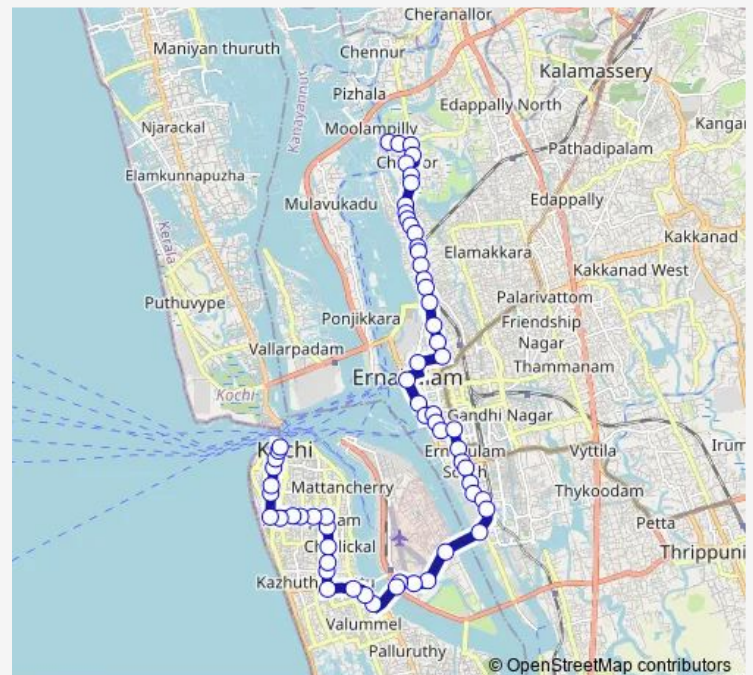

### Route schedule

Chittoor Ferry — Fort Kochi Stand

Monday 06:00

Tuesday 06:00

Wednesday 06:00

Thursday 06:00

Friday 06:00

Saturday 06:00

### Route info

Direction: Chittoor Ferry

Stops: 62

Trip Duration: 1 hour 7 min

Chittoor Ferry ↔ Fort Kochi

Kombara Junction

High Court Junction

Menaka