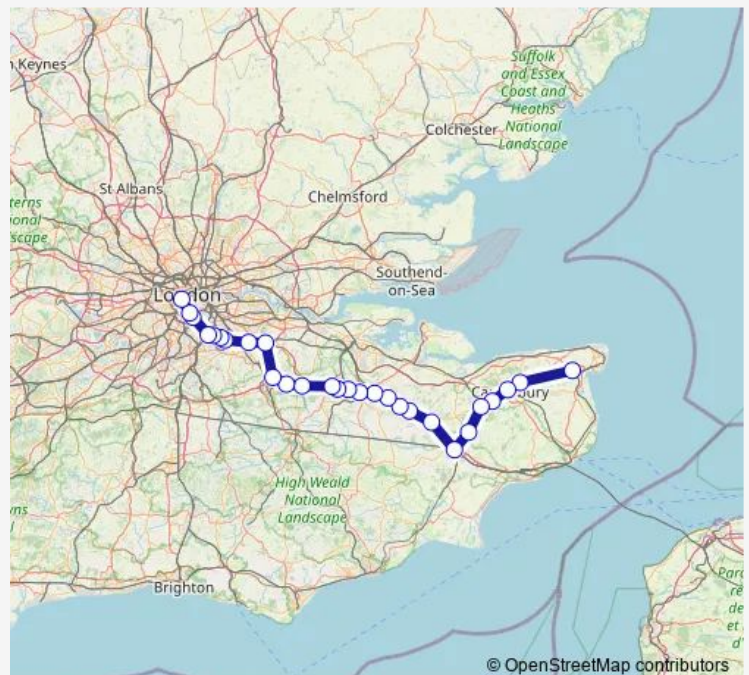

## Rail Se:Msr->Vic SE train service from MSR to Vic

[Go to website](#)

### Direction

Minster — London Victoria

28 stops

[Open route schedule](#)

- Minster
- Sturry
- Canterbury West
- Chartham
- Chilham
- Wye
- Ashford International
- Charing (Kent)
- Lenham
- Harrietsham
- Hollingbourne
- Bearsted
- Maidstone East
- Barming
- East Malling
- West Malling
- Borough Green & Wrotham
- Kemsing
- Otford
- Swanley
- St Mary Cray

### Route schedule

Minster — London Victoria

|           |             |
|-----------|-------------|
| Monday    | 07:49-18:50 |
| Tuesday   | 07:49-18:50 |
| Wednesday | 07:49-18:50 |
| Thursday  | 07:49-18:50 |
| Friday    | 07:49-18:50 |
| Saturday  | —           |
| Sunday    | —           |

### Route info

Direction: Minster

Stops: 28

Trip Duration: 2 hour 17 min

■ Se:Msr->Vic — SE train service from MSR to Vic

Bromley South

Shortlands

Beckenham Junction