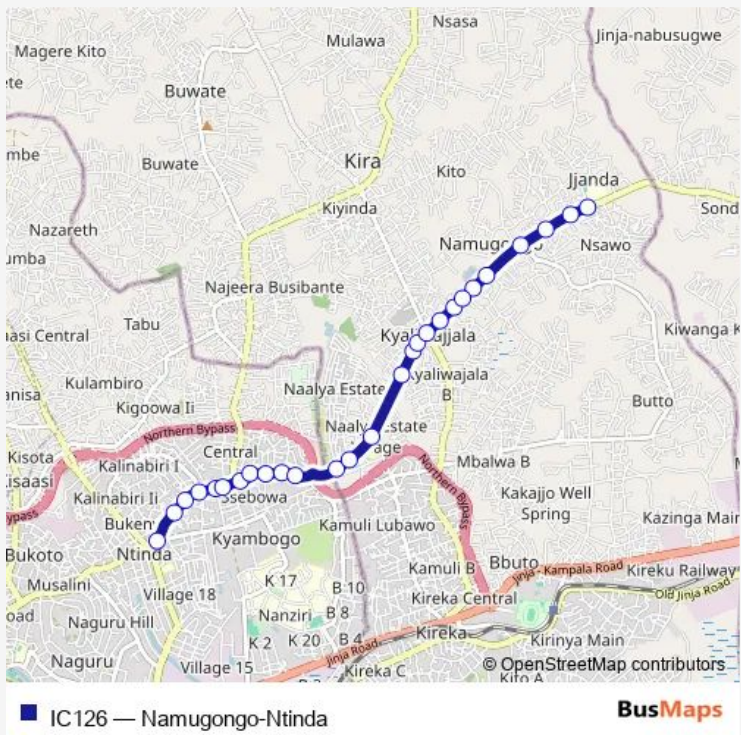

Bus IC126 Namugongo-Ntinda

[Go to website](#)

Direction
 Total Ntinda - Pick N' Save Supermarket — Namugongo Stage
 27 stops
[Open route schedule](#)

- Total Ntinda - Pick N' Save Supermarket
- Delta Fuel Station (Ntinda)
- St. Francis Primary School
- Kigowa
- Sal's Hotel - Jukena Supermarket
- De Neighbours
- Mogas Petrol Station
- Cynibel Supermarket
- Naalya Rd
- Naalya Rd - Nade Road Jct
- Naalya Rd - Kaggwa Rd Jct
- Naalya Estate Entrance
- Naalya Rd - Kira Lane Jct
- St. Peter's Seniro Secondary School Naalya
- Quality Supermarket
- Vienna College
- Mutaka Plaza
- Kyaliwajala
- Centenary Bank (Kyaliwajala)
- Hardware World Namugongo
- Uganda Martyrs Church Namugongo

Route schedule
 Total Ntinda - Pick N' Save Supermarket — Namugongo Stage

Monday	06:30-19:00
Tuesday	06:30-19:00
Wednesday	06:30-19:00
Thursday	06:30-19:00
Friday	06:30-19:00
Saturday	06:30-19:00
Sunday	06:30-19:00

Route info
 Direction: Total Ntinda - Pick N' Save Supermarket
 Stops: 27
 Trip Duration: 0 hour 29 min

■ IC126 — Namugongo-Ntinda **BusMaps**

Jjk Supermarket

Uganda Martyrs National Shrine

Nsawo

Jenik Pharmacy