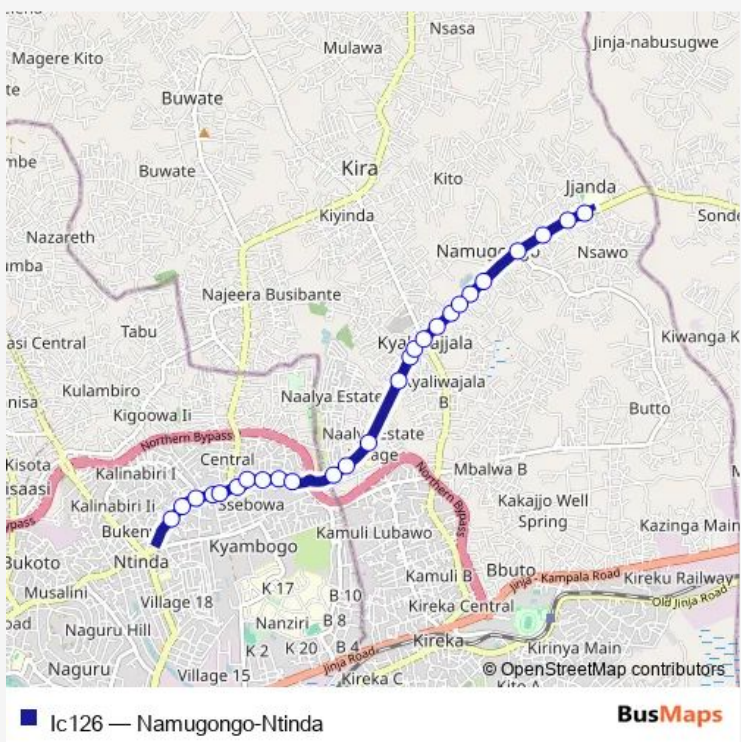

Bus Ic126 Namugongo-Ntinda

[Go to website](#)

Direction
 Delta Fuel Station (Ntinda) — Namugongo Stage
 26 stops
[Open route schedule](#)

- Delta Fuel Station (Ntinda)
- St. Francis Primary School
- Kigowa
- Sal's Hotel - Jukena Supermarket
- De Neighbours
- Mogas Petrol Station
- Cynibel Supermarket
- Naalya Rd
- Naalya Rd - Nade Road Jct
- Naalya Rd - Kaggwa Rd Jct
- Naalya Estate Entrance
- Naalya Rd - Kira Lane Jct
- St. Peter's Seniro Secondary School Naalya
- Quality Supermarket
- Vienna College
- Mutaka Plaza
- Kyaliwajala
- Centenary Bank (Kyaliwajala)
- Hardware World Namugongo
- Uganda Martyrs Church Namugongo
- Jjk Supermarket

Route schedule
 Delta Fuel Station (Ntinda) — Namugongo Stage

Monday	06:30-19:00
Tuesday	06:30-19:00
Wednesday	06:30-19:00
Thursday	06:30-19:00
Friday	06:30-19:00
Saturday	06:30-19:00
Sunday	06:30-19:00

Route info
 Direction: Delta Fuel Station (Ntinda)
 Stops: 26
 Trip Duration: 0 hour 30 min

Uganda Martyrs National Shrine

Nsawo

Jenik Pharmacy

Namugongo Mixed School

Namugongo Stage

Ic126 Bus time schedules and route maps are available in an offline PDF at busmaps.com. Use the busmaps.com website to see live bus times, train schedule or subway schedule, and step-by-step directions for all public transit in Kampala