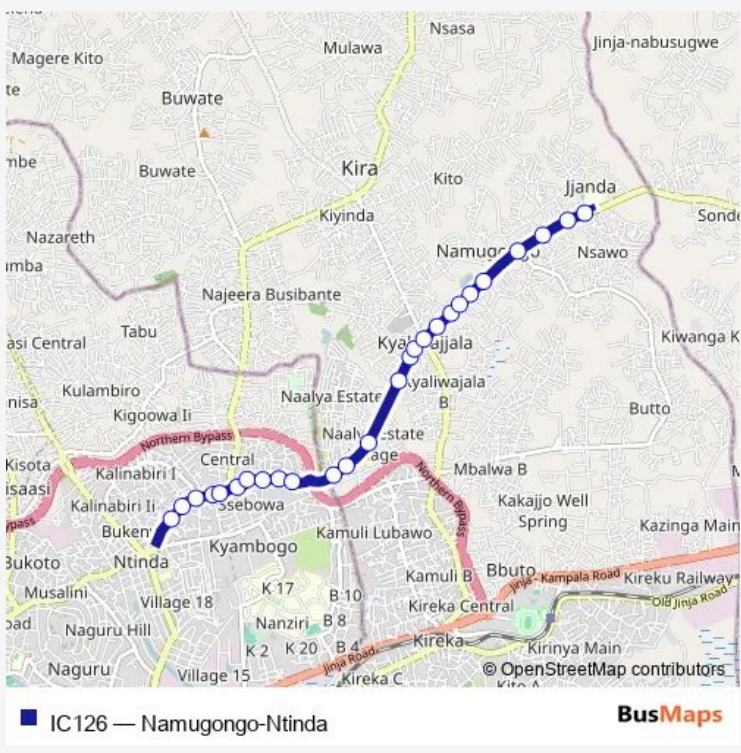

# Bus IC126 Namugongo-Ntinda

[Go to website](#)

**Direction**  
 Delta Fuel Station (Ntinda) — Namugongo Stage  
 26 stops  
[Open route schedule](#)

- Delta Fuel Station (Ntinda)
- St. Francis Primary School
- Kigowa
- Sal's Hotel - Jukena Supermarket
- De Neighbours
- Mogas Petrol Station
- Cynibel Supermarket
- Naalya Rd
- Naalya Rd - Nade Road Jct
- Naalya Rd - Kaggwa Rd Jct
- Naalya Estate Entrance
- Naalya Rd - Kira Lane Jct
- St. Peter's Seniro Secondary School Naalya
- Quality Supermarket
- Vienna College
- Mutaka Plaza
- Kyaliwajala
- Centenary Bank (Kyaliwajala)
- Hardware World Namugongo
- Uganda Martyrs Church Namugongo
- Jjk Supermarket

**Route schedule**  
 Delta Fuel Station (Ntinda) — Namugongo Stage

Monday	06:30-19:00
Tuesday	06:30-19:00
Wednesday	06:30-19:00
Thursday	06:30-19:00
Friday	06:30-19:00
Saturday	06:30-19:00
Sunday	06:30-19:00

**Route info**  
 Direction: Delta Fuel Station (Ntinda)  
 Stops: 26  
 Trip Duration: 0 hour 31 min

Uganda Martyrs National Shrine

Nsawo

Jenik Pharmacy

Namugongo Mixed School

Namugongo Stage

IC126 Bus time schedules and route maps are available in an offline PDF at [busmaps.com](https://busmaps.com). Use the [busmaps.com](https://busmaps.com) website to see live bus times, train schedule or subway schedule, and step-by-step directions for all public transit in Kampala