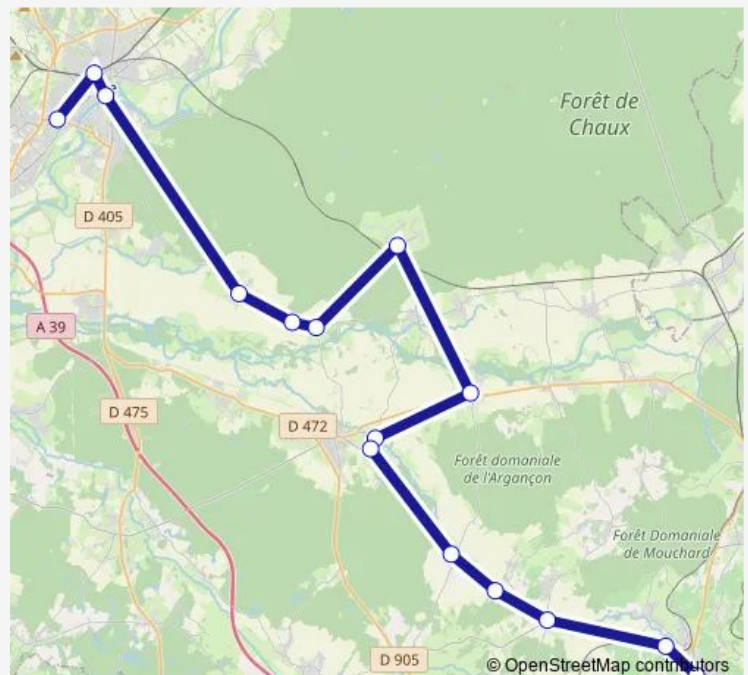

Wednesday 06:40

Thursday 06:40

Friday 06:40

Saturday 06:40

Sunday 06:40

Route info

Direction: La Foule

Stops: 15

Trip Duration: 1 hour 15 min

312 — Arbois-Mouchard-Dole

BusMaps

Direction

La Foule — Gare Routière

13 stops

[Open route schedule](#)

La Foule

Trip Duration: 0 hour 58 min

Direction

Duhamel — La Foule

15 stops

[Open route schedule](#)

Duhamel

Gare Routière

Avenue de Lahr

Wednesday 12:15-18:10

Thursday 12:15-18:10

Friday 12:15-18:10

Saturday 12:15-18:10

Sunday 12:15-18:10

Route info

Direction: Duhamel

Stops: 15