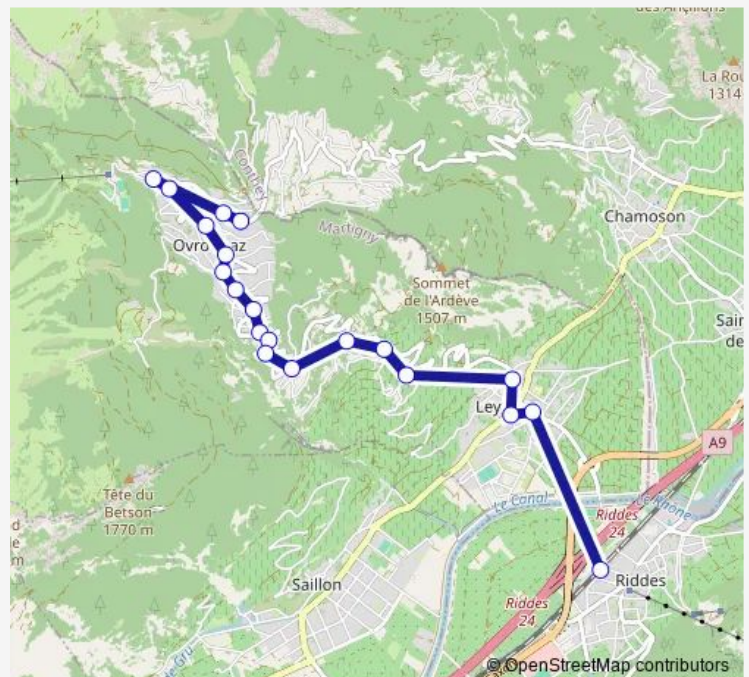

Friday 06:35-18:10

Saturday 13:40-18:10

Sunday 13:40-18:10

Route info

Direction: Riddes, gare

Stops: 20

Trip Duration: 0 hour 39 min

■ 312 — B 312

Direction

Riddes, gare — Ovronnaz, Plein soleil

20 stops

[Open route schedule](#)

Riddes, gare

Leytron, caves Provins

Leytron, anc. poste

Leytron, Union

Tuesday 06:40-19:45

Wednesday 06:40-19:45

Thursday 06:40-21:00

Friday 06:40-21:00

Saturday 07:14-21:00

Sunday 07:14-21:00

Route info

Direction: Ovronnaz, Plein soleil

Friday 07:45

Saturday —

Sunday —

Route info

Direction: Riddes, gare

Stops: 20

Trip Duration: 0 hour 44 min

Direction