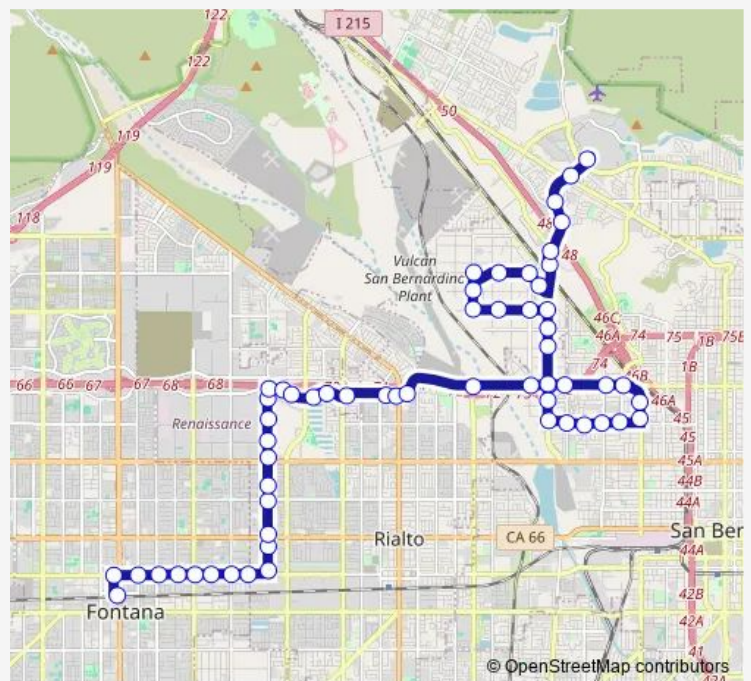

Linden @ Etiwanda Nb Ns

Linden @ Holly Nb Fs

Linden @ Baseline Nb Fs

Linden @ Miro Way Nb Fs

Linden @ Amazon 1568 Nb Mid

Linden @ Renaissance Nb Ns

Renaissance @ Linden Eb Fs

Renaissance @ Marketplace W Eb Fs

Renaissance @ Marketplace E Eb Ns

Route schedule

Fontana Metrolink Transit Center — California State Uni Sb

Monday	05:40-21:25
Tuesday	05:40-21:25
Wednesday	05:40-21:25
Thursday	05:40-21:25
Friday	05:40-21:25
Saturday	07:40-14:40
Sunday	07:40-14:40

Route info

Direction: Fontana Metrolink Transit Center

Stops: 59

Trip Duration: 1 hour 5 min

312 — Fontana-Muscoy-CAL State

Renaissance @ Ayala Eb Fs

Easton @ Arrowhead Eb Fs

Easton @ Chapparal Eb Fs